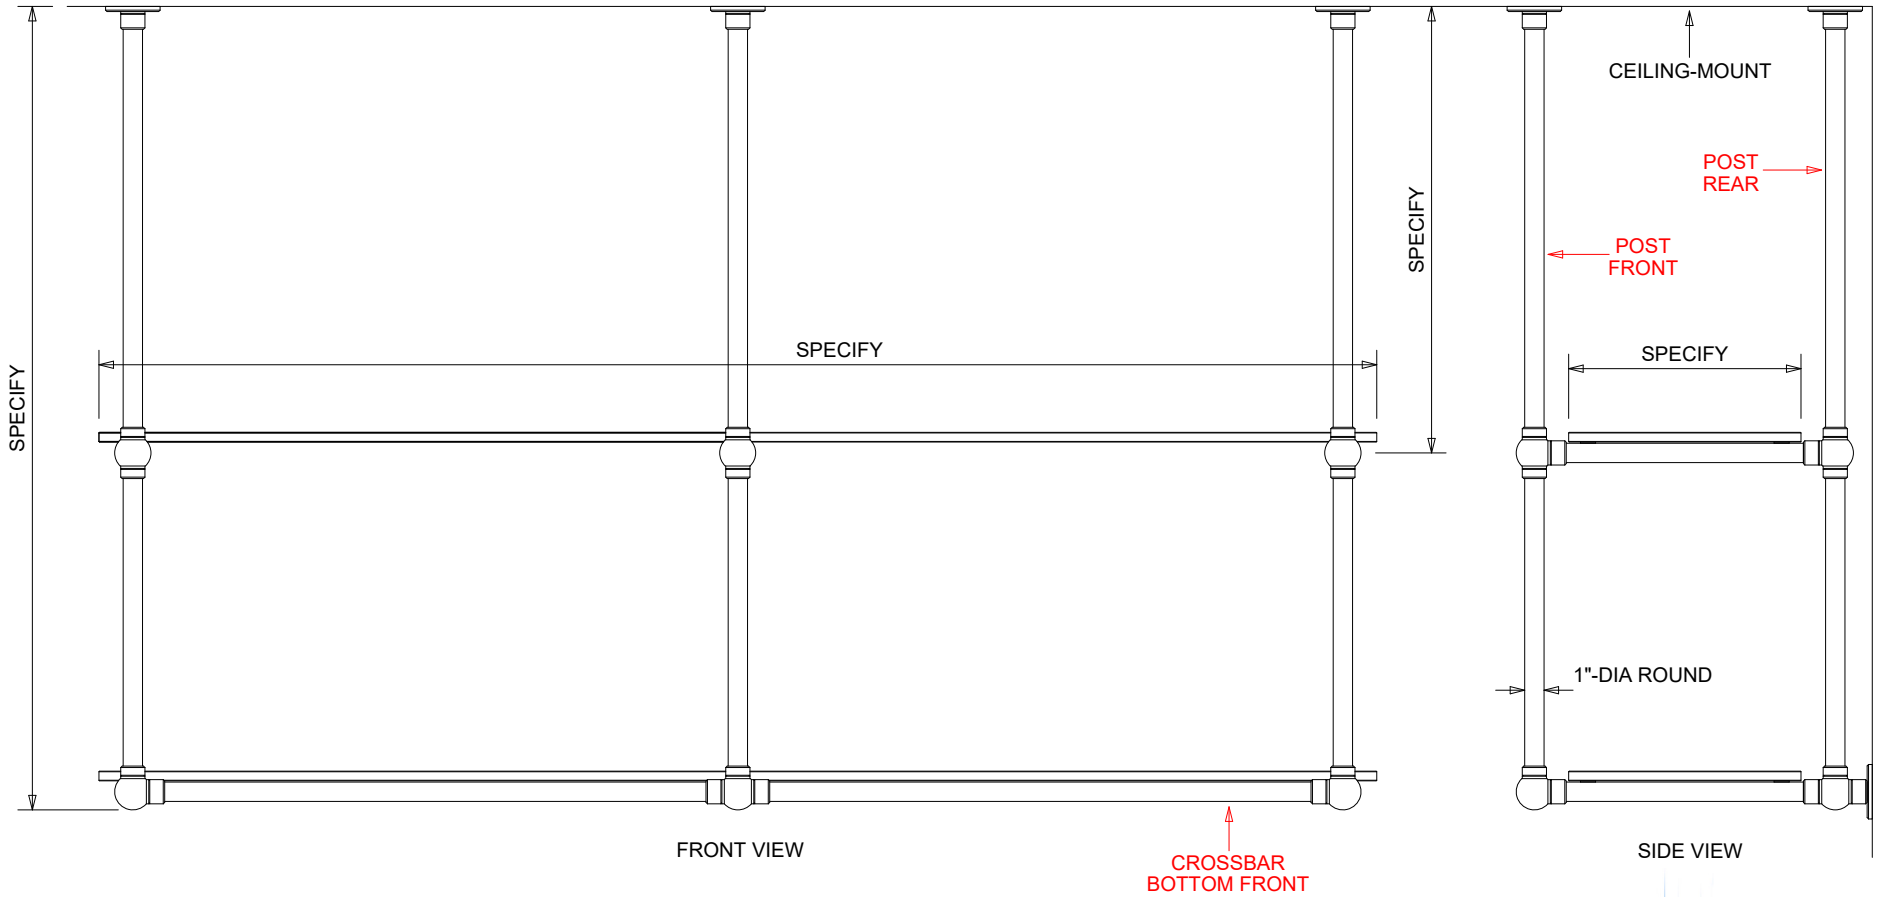

ALL SHELF SYSTEMS ARE CUSTOM BUILT TO ANY SIZE, ANY CONFIGURATION, & ANY FINISH  
COUNTER-MOUNT & CEILING-MOUNT AVAILABLE

Style	Ball	Vertical Posts		Horizontal Crossbars	
Shelves	2	Front	3	Top Front Only	No
Mount	Ceiling	Rear	3	Bottom Front Only	No
				All Front	Yes
				Matching Rear Bars	No

EXAMPLE AS DRAWN ABOVE:  
6-POST 2-SHELF CONFIGURATION

Ball Style

ALL SHELF SYSTEMS ARE CUSTOM BUILT TO ANY SIZE, ANY CONFIGURATION, & ANY FINISH  
COUNTER-MOUNT & CEILING-MOUNT AVAILABLE

Style	Ball	Vertical Posts		Horizontal Crossbars	
Shelves	2	Front	3	Top Front Only	No
Mount	Ceiling	Rear	3	Bottom Front Only	Yes
				All Front	No
				Matching Rear Bars	No