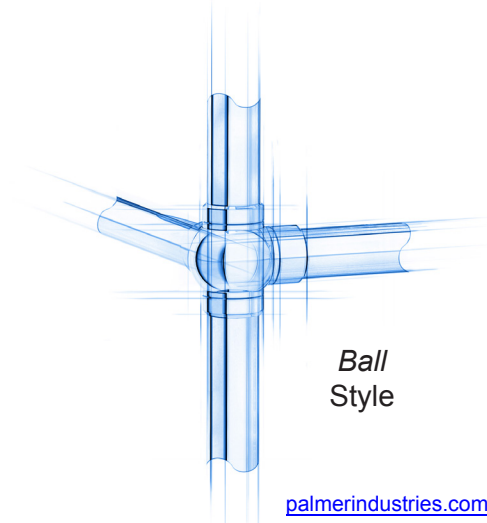

ALL SHELF SYSTEMS ARE CUSTOM BUILT TO ANY SIZE, ANY CONFIGURATION, & ANY FINISH
COUNTER-MOUNT & CEILING-MOUNT AVAILABLE

Style	Ball	Vertical Posts		Horizontal Crossbars	
Shelves	2	Front	3	Top Front Only	No
Mount	Ceiling	Rear	3	Bottom Front Only	No
				All Front	Yes
				Matching Rear Bars	No

EXAMPLE AS DRAWN ABOVE:
6-POST 2-SHELF CONFIGURATION

Ball Style