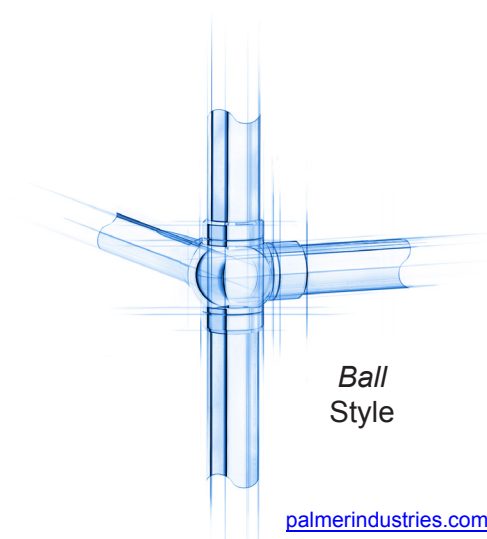

EXAMPLE AS DRAWN ABOVE:  
3-POST 2-SHELF CONFIGURATION

ALL SHELF SYSTEMS ARE CUSTOM BUILT TO ANY SIZE, ANY CONFIGURATION, & ANY FINISH  
COUNTER-MOUNT & CEILING-MOUNT AVAILABLE

Style	Ball	Vertical Posts		Horizontal Crossbars	
Shelves	2	Front	3	Top Front Only	No
Mount	Ceiling	Rear	0	Bottom Front Only	No
				All Front	No
				Matching Rear Bars	No

EXAMPLE AS DRAWN ABOVE:  
3-POST 2-SHELF CONFIGURATION

Ball Style