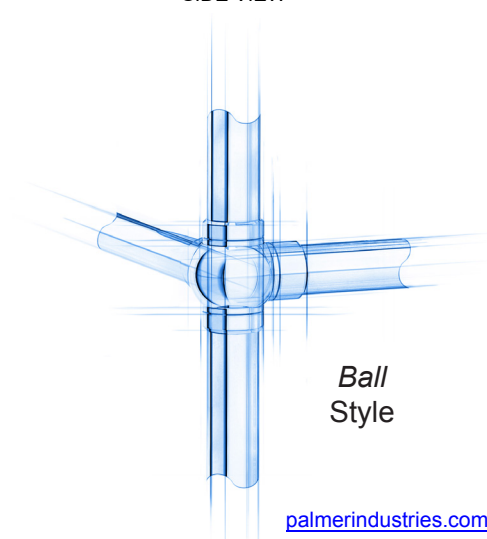

ALL SHELF SYSTEMS ARE CUSTOM BUILT TO ANY SIZE, ANY CONFIGURATION, & ANY FINISH
COUNTER-MOUNT & CEILING-MOUNT AVAILABLE

Style	Ball	Vertical Posts		Horizontal Crossbars	
Shelves	2	Front	3	Top Front Only	No
Mount	Ceiling	Rear	0	Bottom Front Only	No
				All Front	Yes
				Matching Rear Bars	No

EXAMPLE AS DRAWN ABOVE:
3-POST 2-SHELF CONFIGURATION

Ball Style