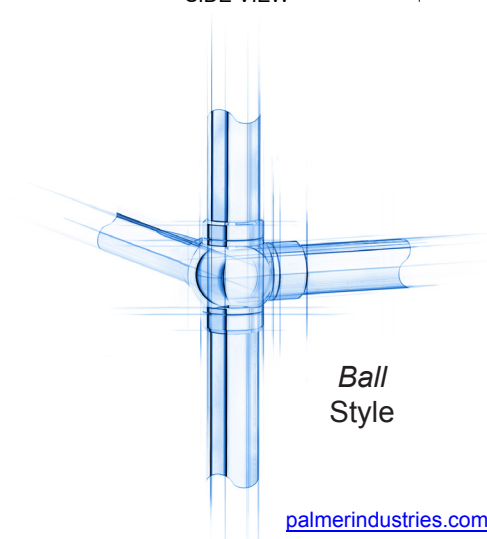

ALL SHELF SYSTEMS ARE CUSTOM BUILT TO ANY SIZE, ANY CONFIGURATION, & ANY FINISH
COUNTER-MOUNT & CEILING-MOUNT AVAILABLE

Style	Ball	Vertical Posts		Horizontal Crossbars	
Shelves	2	Front	3	Top Front Only	No
Mount	Ceiling	Rear	3	Bottom Front Only	No
				All Front	No
				Matching Rear Bars	No

EXAMPLE AS DRAWN ABOVE:
6-POST 2-SHELF CONFIGURATION

Ball Style