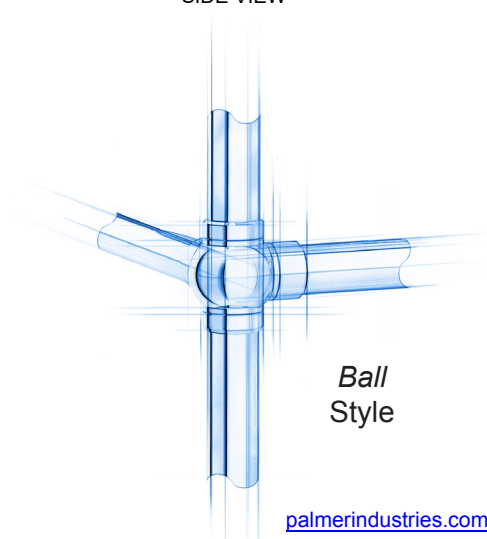

ALL SHELF SYSTEMS ARE CUSTOM BUILT TO ANY SIZE, ANY CONFIGURATION, & ANY FINISH
COUNTER-MOUNT & CEILING-MOUNT AVAILABLE

Style	Ball	Vertical Posts		Horizontal Crossbars	
Shelves	2	Front	3	Top Front Only	No
Mount	Ceiling	Rear	0	Bottom Front Only	Yes
				All Front	No
				Matching Rear Bars	No

EXAMPLE AS DRAWN ABOVE:
3-POST 2-SHELF CONFIGURATION