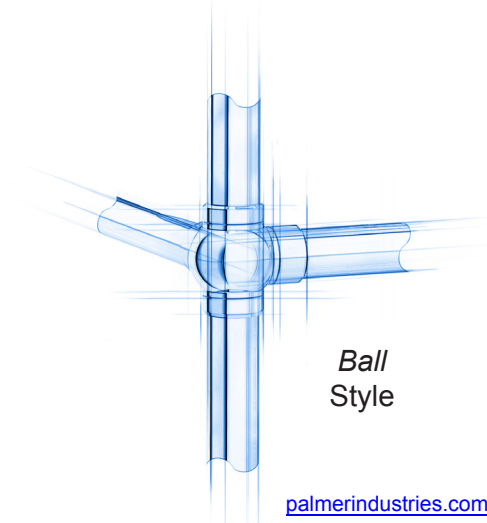

ALL SHELF SYSTEMS ARE CUSTOM BUILT TO ANY SIZE, ANY CONFIGURATION, & ANY FINISH
COUNTER-MOUNT & CEILING-MOUNT AVAILABLE

Style	Ball	Vertical Posts		Horizontal Crossbars	
Shelves	2	Front	3	Top Front Only	No
Mount	Ceiling	Rear	3	Bottom Front Only	Yes
				All Front	No
				Matching Rear Bars	No

EXAMPLE AS DRAWN ABOVE:
6-POST 2-SHELF CONFIGURATION

Ball Style