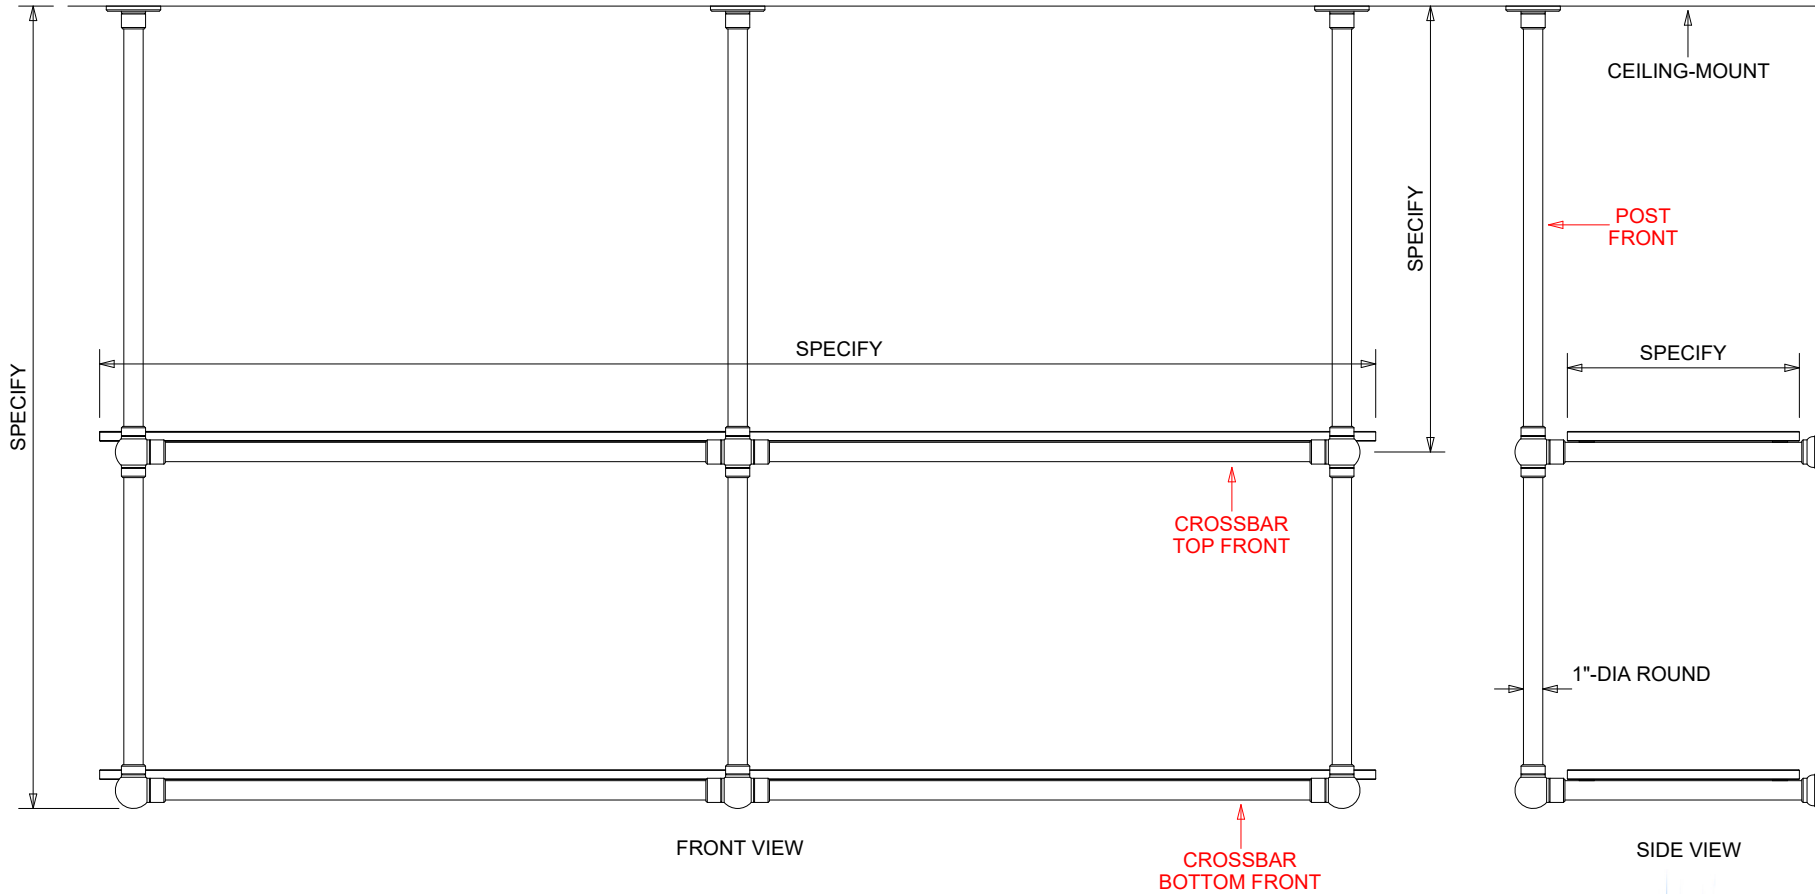

EXAMPLE AS DRAWN ABOVE:  
6-POST 2-SHELF CONFIGURATION

Ball Style

ALL SHELF SYSTEMS ARE CUSTOM BUILT TO ANY SIZE, ANY CONFIGURATION, & ANY FINISH  
COUNTER-MOUNT & CEILING-MOUNT AVAILABLE

Style	Ball	Vertical Posts		Horizontal Crossbars	
Shelves	2	Front	3	Top Front Only	No
Mount	Ceiling	Rear	3	Bottom Front Only	Yes
				All Front	No
				Matching Rear Bars	No

EXAMPLE AS DRAWN ABOVE:  
6-POST 2-SHELF CONFIGURATION

Ball Style

ALL SHELF SYSTEMS ARE CUSTOM BUILT TO ANY SIZE, ANY CONFIGURATION, & ANY FINISH  
COUNTER-MOUNT & CEILING-MOUNT AVAILABLE

Style	Ball	Vertical Posts		Horizontal Crossbars	
Shelves	2	Front	3	Top Front Only	No
Mount	Ceiling	Rear	3	Bottom Front Only	No
				All Front	No
				Matching Rear Bars	No

EXAMPLE AS DRAWN ABOVE:  
6-POST 2-SHELF CONFIGURATION

Ball Style

ALL SHELF SYSTEMS ARE CUSTOM BUILT TO ANY SIZE, ANY CONFIGURATION, & ANY FINISH  
COUNTER-MOUNT & CEILING-MOUNT AVAILABLE

Style	Ball	Vertical Posts		Horizontal Crossbars	
Shelves	2	Front	3	Top Front Only	No
Mount	Ceiling	Rear	0	Bottom Front Only	No
				All Front	Yes
				Matching Rear Bars	No