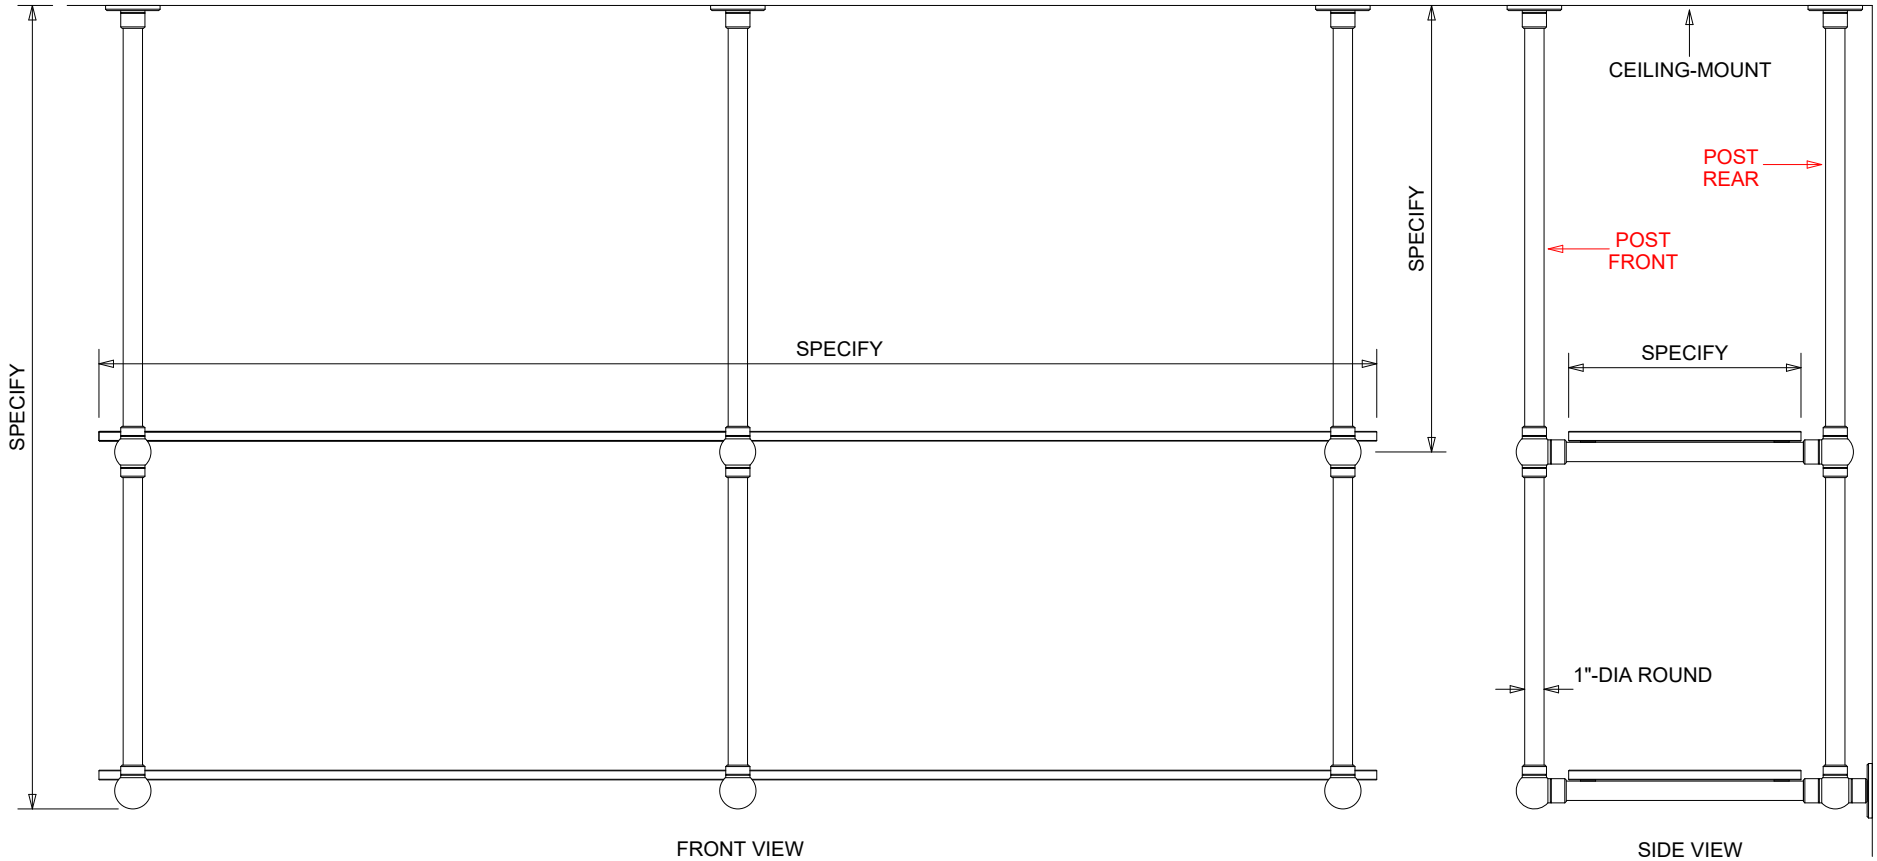

EXAMPLE AS DRAWN ABOVE:  
6-POST 2-SHELF CONFIGURATION

Ball Style

ALL SHELF SYSTEMS ARE CUSTOM BUILT TO ANY SIZE, ANY CONFIGURATION, & ANY FINISH  
COUNTER-MOUNT & CEILING-MOUNT AVAILABLE

Style	Ball	Vertical Posts		Horizontal Crossbars	
Shelves	2	Front	3	Top Front Only	No
Mount	Ceiling	Rear	3	Bottom Front Only	Yes
				All Front	No
				Matching Rear Bars	No

EXAMPLE AS DRAWN ABOVE:  
6-POST 2-SHELF CONFIGURATION

Ball Style

ALL SHELF SYSTEMS ARE CUSTOM BUILT TO ANY SIZE, ANY CONFIGURATION, & ANY FINISH  
COUNTER-MOUNT & CEILING-MOUNT AVAILABLE

Style	Ball	Vertical Posts		Horizontal Crossbars	
Shelves	2	Front	3	Top Front Only	No
Mount	Ceiling	Rear	3	Bottom Front Only	No
				All Front	No
				Matching Rear Bars	No