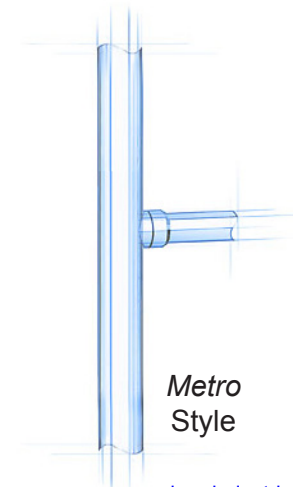

ALL SHELF SYSTEMS ARE CUSTOM BUILT TO ANY SIZE, ANY CONFIGURATION, & ANY FINISH
COUNTER-MOUNT & CEILING-MOUNT AVAILABLE

Style	Metro	Vertical Posts		Horizontal Crossbars	
Shelves	2	Front	3	Top Front Only	No
Mount	Ceiling	Rear	3	Bottom Front Only	No
				All Front	No
				Matching Rear Bars	No

EXAMPLE AS DRAWN ABOVE:
6-POST 2-SHELF CONFIGURATION

Metro Style

ALL SHELF SYSTEMS ARE CUSTOM BUILT TO ANY SIZE, ANY CONFIGURATION, & ANY FINISH
COUNTER-MOUNT & CEILING-MOUNT AVAILABLE

Style	Metro	Vertical Posts		Horizontal Crossbars	
Shelves	2	Front	3	Top Front Only	No
Mount	Ceiling	Rear	0	Bottom Front Only	No
				All Front	No
				Matching Rear Bars	No