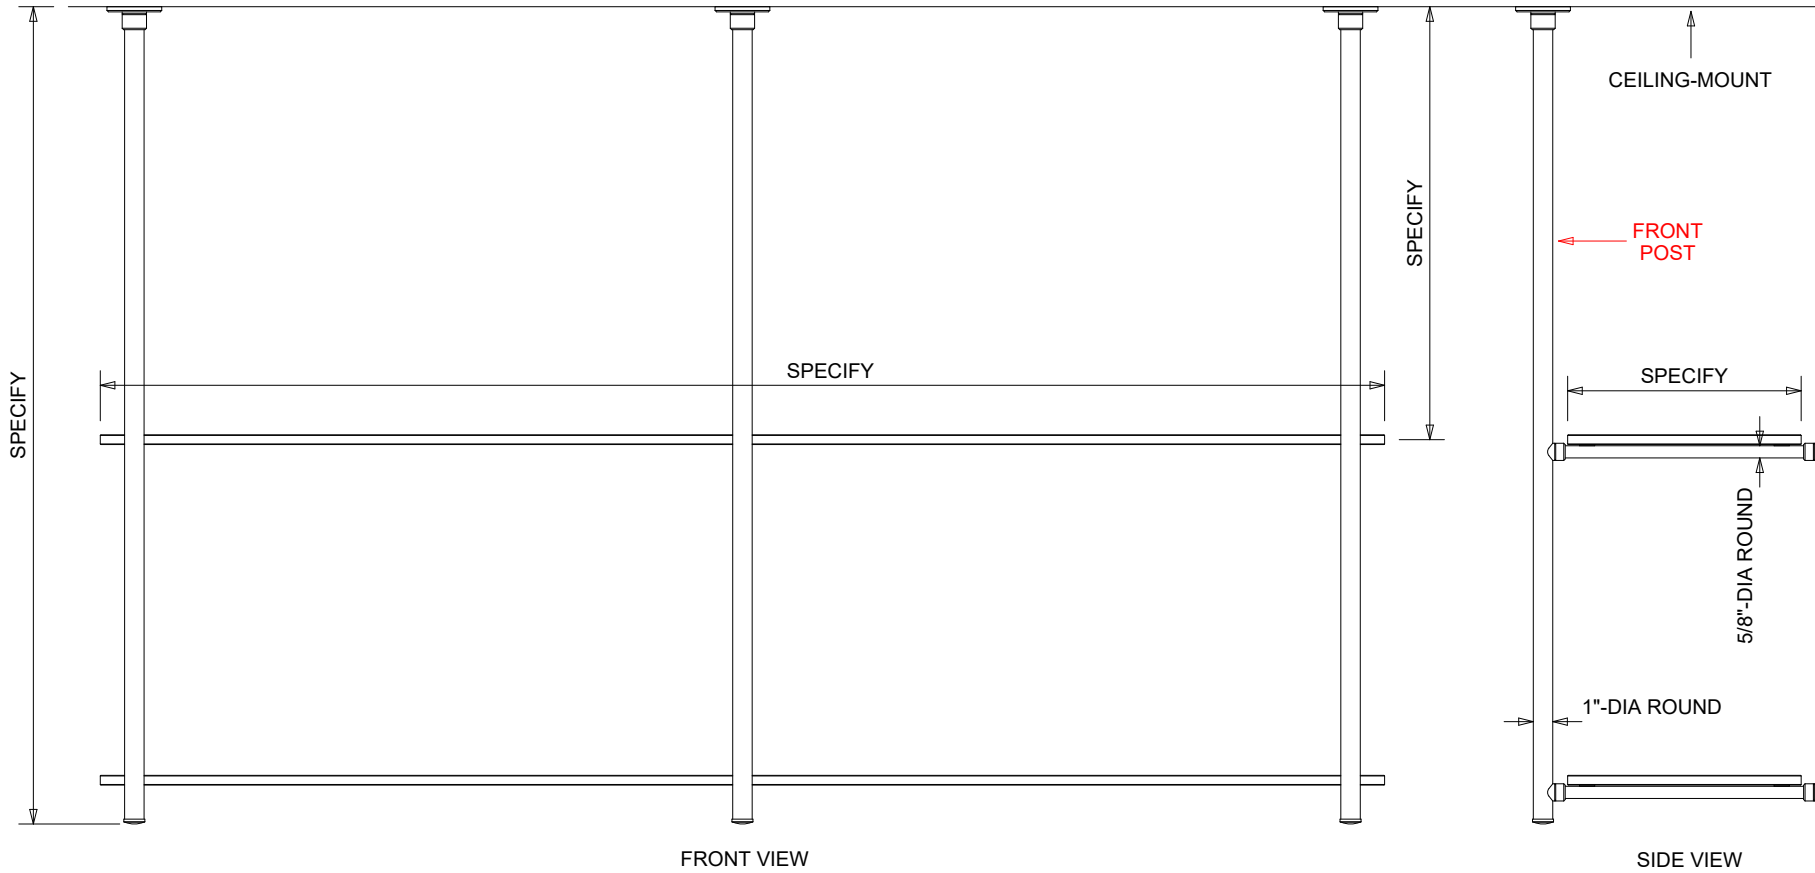

ALL SHELF SYSTEMS ARE CUSTOM BUILT TO ANY SIZE, ANY CONFIGURATION, & ANY FINISH
COUNTER-MOUNT & CEILING-MOUNT AVAILABLE

Style	Metro	Vertical Posts		Horizontal Crossbars	
Shelves	2	Front	3	Top Front Only	No
Mount	Ceiling	Rear	3	Bottom Front Only	No
				All Front	No
				Matching Rear Bars	No

EXAMPLE AS DRAWN ABOVE:
6-POST 2-SHELF CONFIGURATION

Metro Style

ALL SHELF SYSTEMS ARE CUSTOM BUILT TO ANY SIZE, ANY CONFIGURATION, & ANY FINISH
COUNTER-MOUNT & CEILING-MOUNT AVAILABLE

Style	Metro	Vertical Posts		Horizontal Crossbars	
Shelves	2	Front	3	Top Front Only	No
Mount	Ceiling	Rear	0	Bottom Front Only	No
				All Front	No
				Matching Rear Bars	No

EXAMPLE AS DRAWN ABOVE:
3-POST 2-SHELF CONFIGURATION