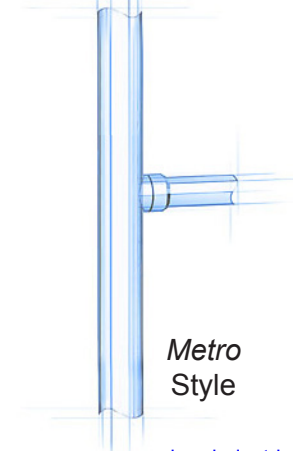

ALL SHELF SYSTEMS ARE CUSTOM BUILT TO ANY SIZE, ANY CONFIGURATION, & ANY FINISH
COUNTER-MOUNT & CEILING-MOUNT AVAILABLE

Style	Metro	Vertical Posts		Horizontal Crossbars	
Shelves	2	Front	3	Top Front Only	No
Mount	Counter	Rear	3	Bottom Front Only	No
				All Front	No
				Matching Rear Bars	No

EXAMPLE AS DRAWN ABOVE:
6-POST 2-SHELF CONFIGURATION

ALL SHELF SYSTEMS ARE CUSTOM BUILT TO ANY SIZE, ANY CONFIGURATION, & ANY FINISH
COUNTER-MOUNT & CEILING-MOUNT AVAILABLE

Style	Metro	Vertical Posts		Horizontal Crossbars	
Shelves	2	Front	3	Top Front Only	No
Mount	Counter	Rear	0	Bottom Front Only	No
				All Front	No
				Matching Rear Bars	No

EXAMPLE AS DRAWN ABOVE:
3-POST 2-SHELF CONFIGURATION

Metro Style