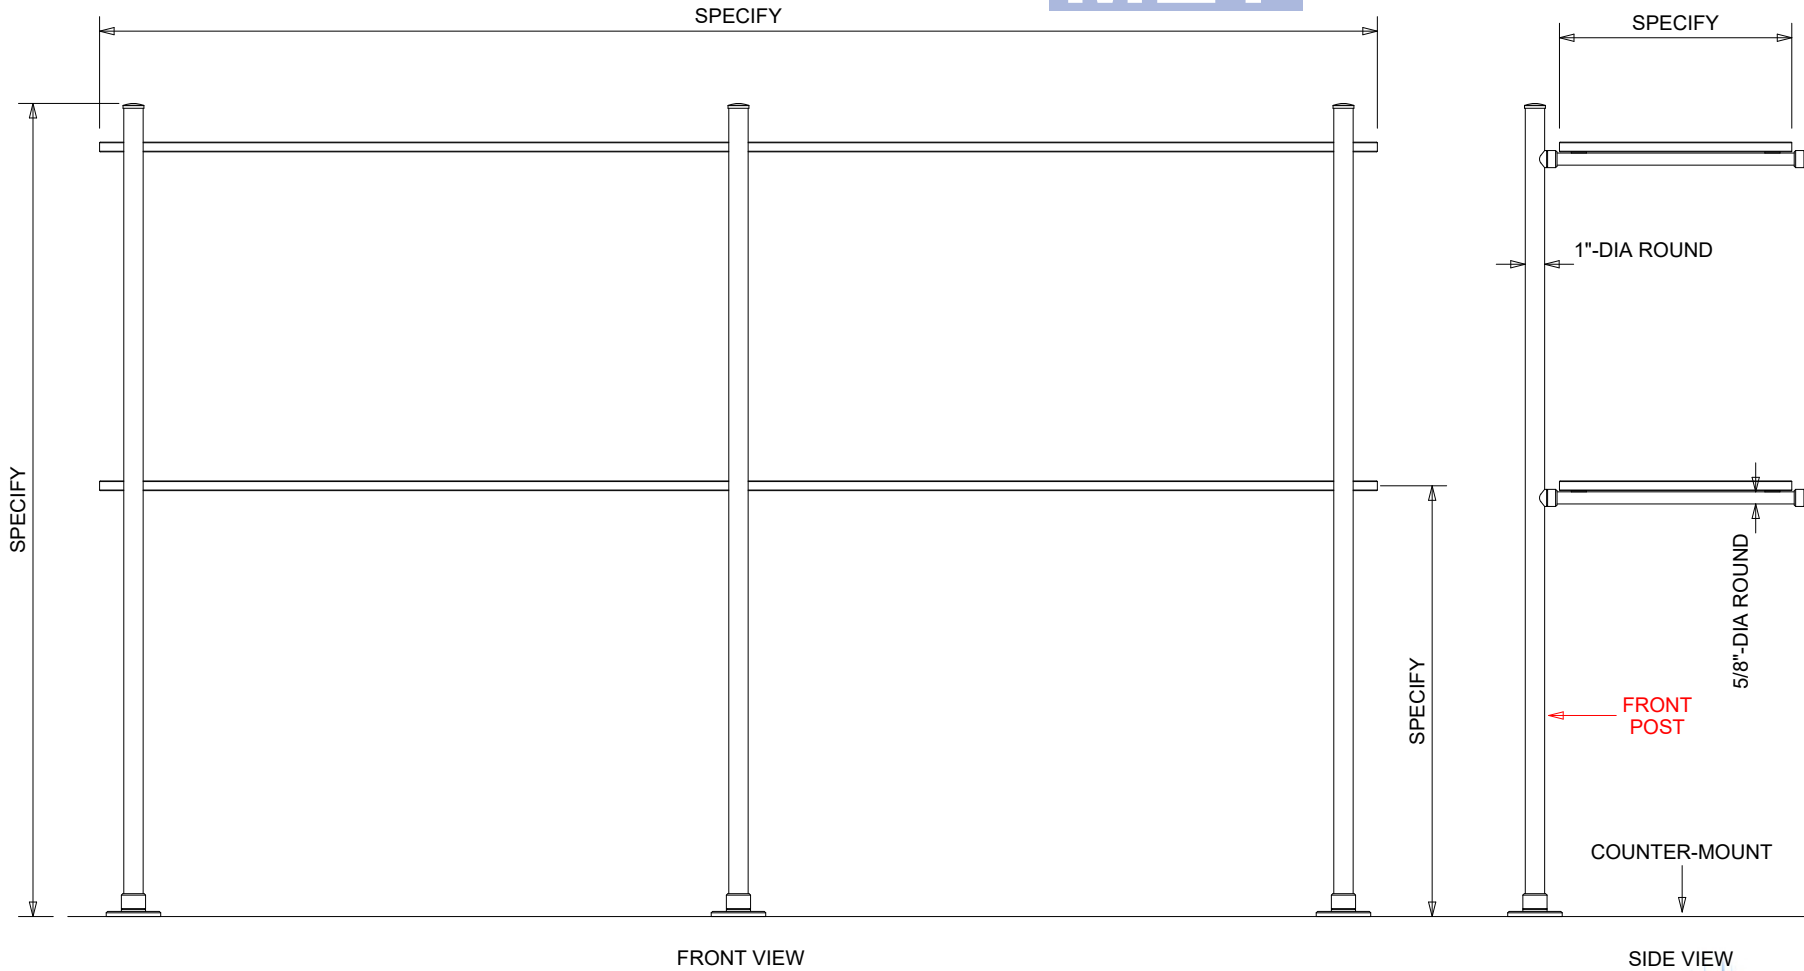

ALL SHELF SYSTEMS ARE CUSTOM BUILT TO ANY SIZE, ANY CONFIGURATION, & ANY FINISH
COUNTER-MOUNT & CEILING-MOUNT AVAILABLE

Style	Metro	Vertical Posts		Horizontal Crossbars	
Shelves	2	Front	3	Top Front Only	No
Mount	Counter	Rear	3	Bottom Front Only	No
				All Front	No
				Matching Rear Bars	No

EXAMPLE AS DRAWN ABOVE:
6-POST 2-SHELF CONFIGURATION

ALL SHELF SYSTEMS ARE CUSTOM BUILT TO ANY SIZE, ANY CONFIGURATION, & ANY FINISH
COUNTER-MOUNT & CEILING-MOUNT AVAILABLE

Style	Metro	Vertical Posts		Horizontal Crossbars	
Shelves	2	Front	3	Top Front Only	No
Mount	Counter	Rear	0	Bottom Front Only	No
				All Front	No
				Matching Rear Bars	No

EXAMPLE AS DRAWN ABOVE:
3-POST 2-SHELF CONFIGURATION

Metro Style