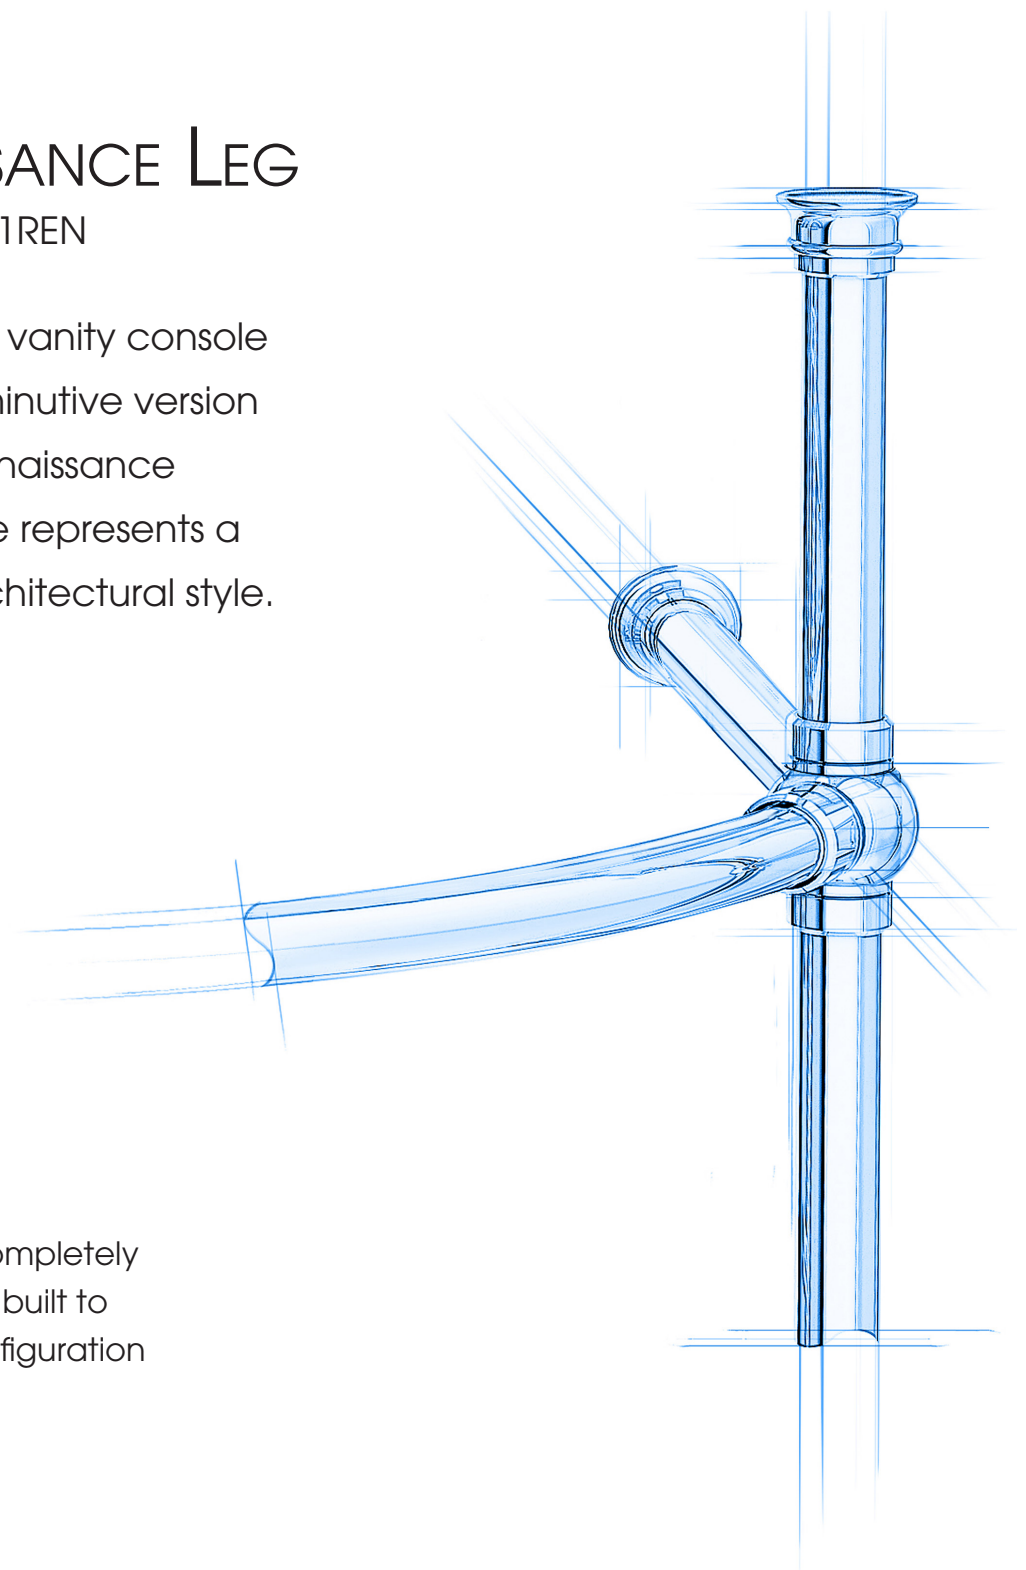

## PETITE RENAISSANCE LEG

MODEL LS21REN

The Petite Renaissance vanity console is a narrower, 2 leg, diminutive version of our popular 4 leg Renaissance washstand. This console represents a classic and timeless architectural style.