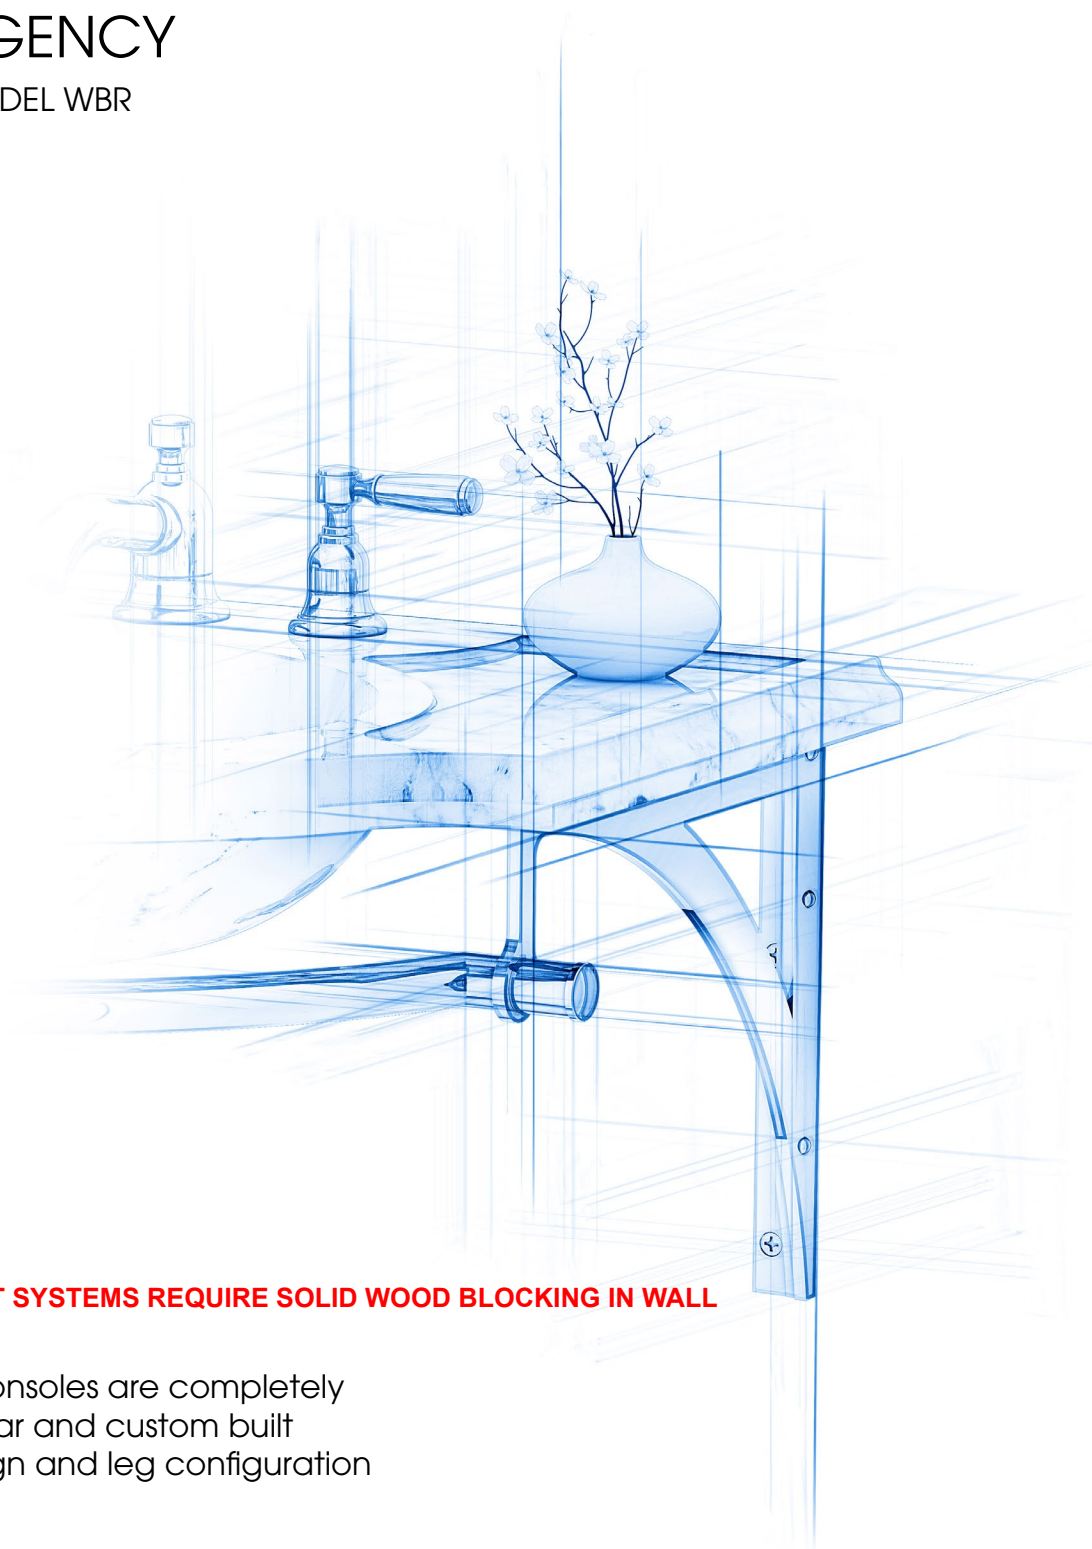

As shown with Stone Forest
Petite Renaissance counter

The details of the Regency model, with its soft curves and masculine flare contribute to this iconic and harmonious design, offering a wall-hung vanity option for applications when a leg system is not practical or a raised architectural concept is preferred. This design elevates the bath environment into a uniquely striking interior.

REGENCY
MODEL WBR

WALL MOUNT SYSTEMS REQUIRE SOLID WOOD BLOCKING IN WALL

Palmer Consoles are completely modular and custom built to any design and leg configuration

American Manufacturing

Providence, Rhode Island