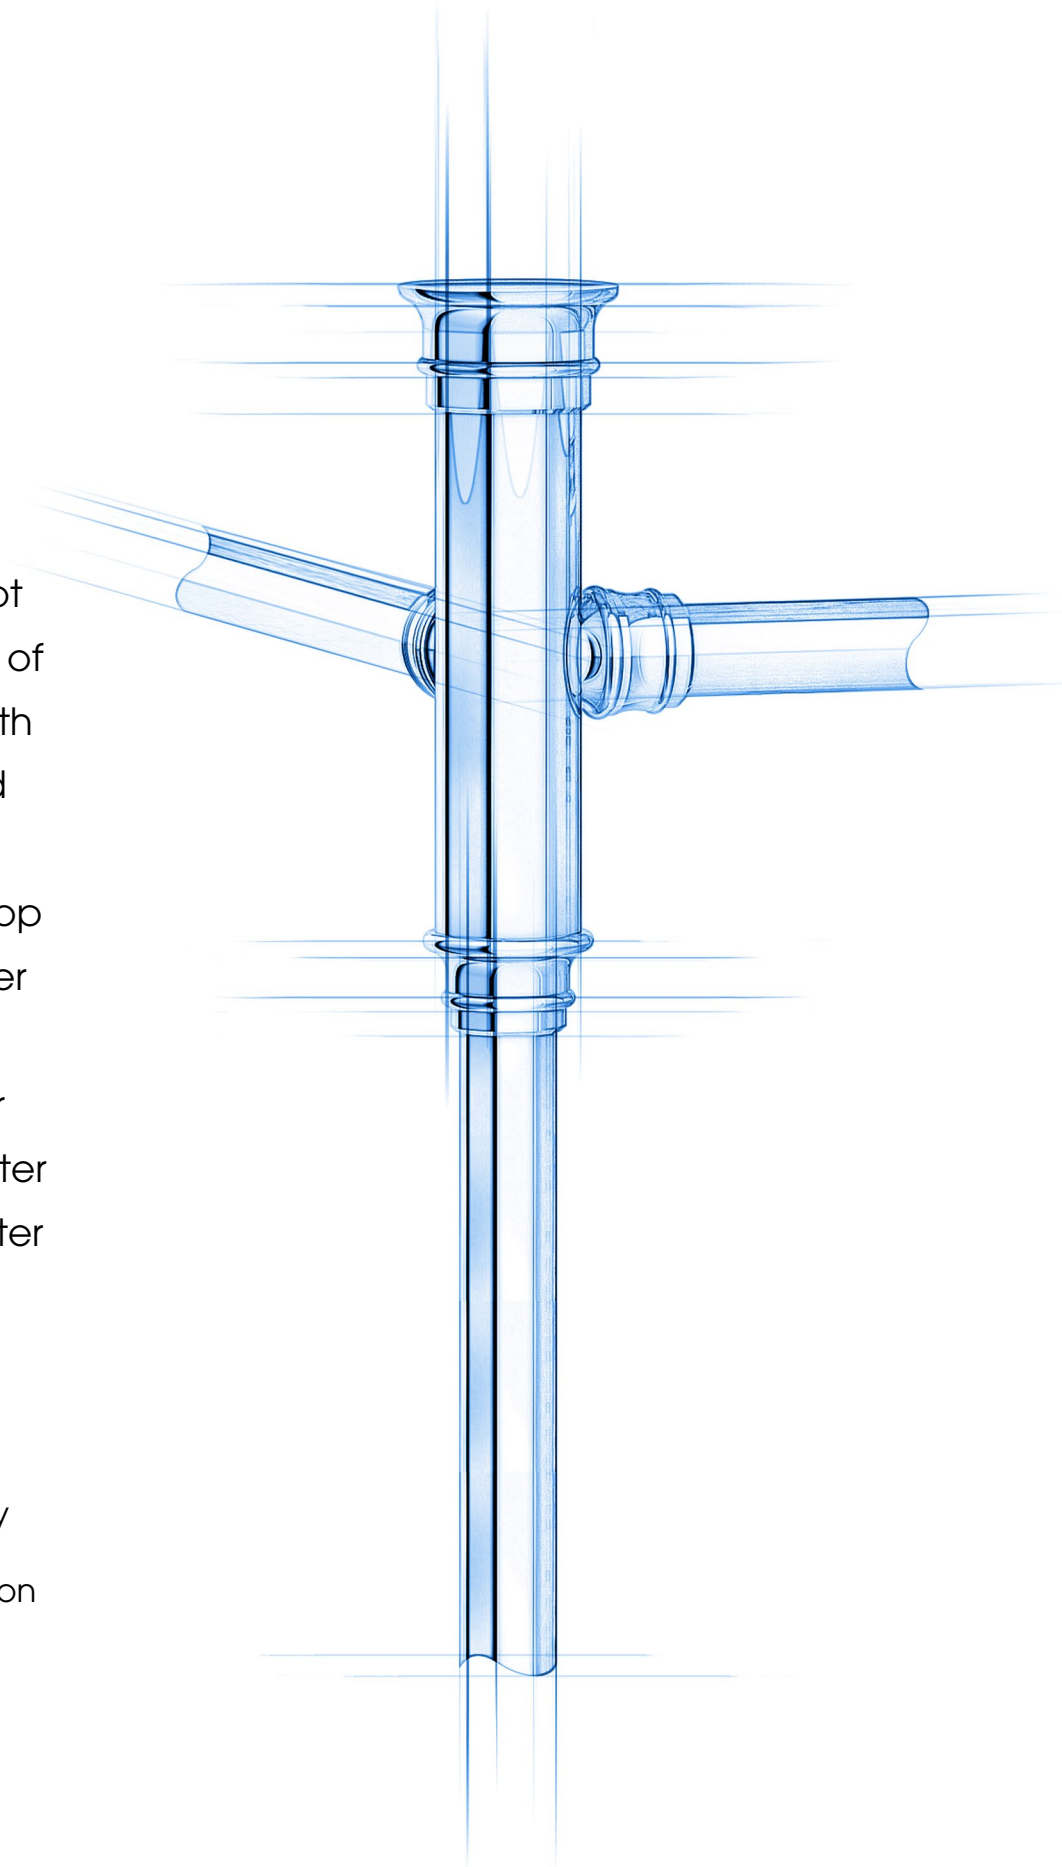

WESTPORT

MODEL LS2W

The Westport is similar in concept to our Capital style, reminiscent of an architectural column, but with a round (not square) head, and a single horizontal crossbar. All components such as the foot, top cap, decorative ring, and corner socket coordinate perfectly. The clear distinction in diameter between the larger 1 ½" diameter head and the smaller 1" diameter lower leg define this elegant silhouette.

Palmer Consoles are completely modular and custom built to any design and leg configuration