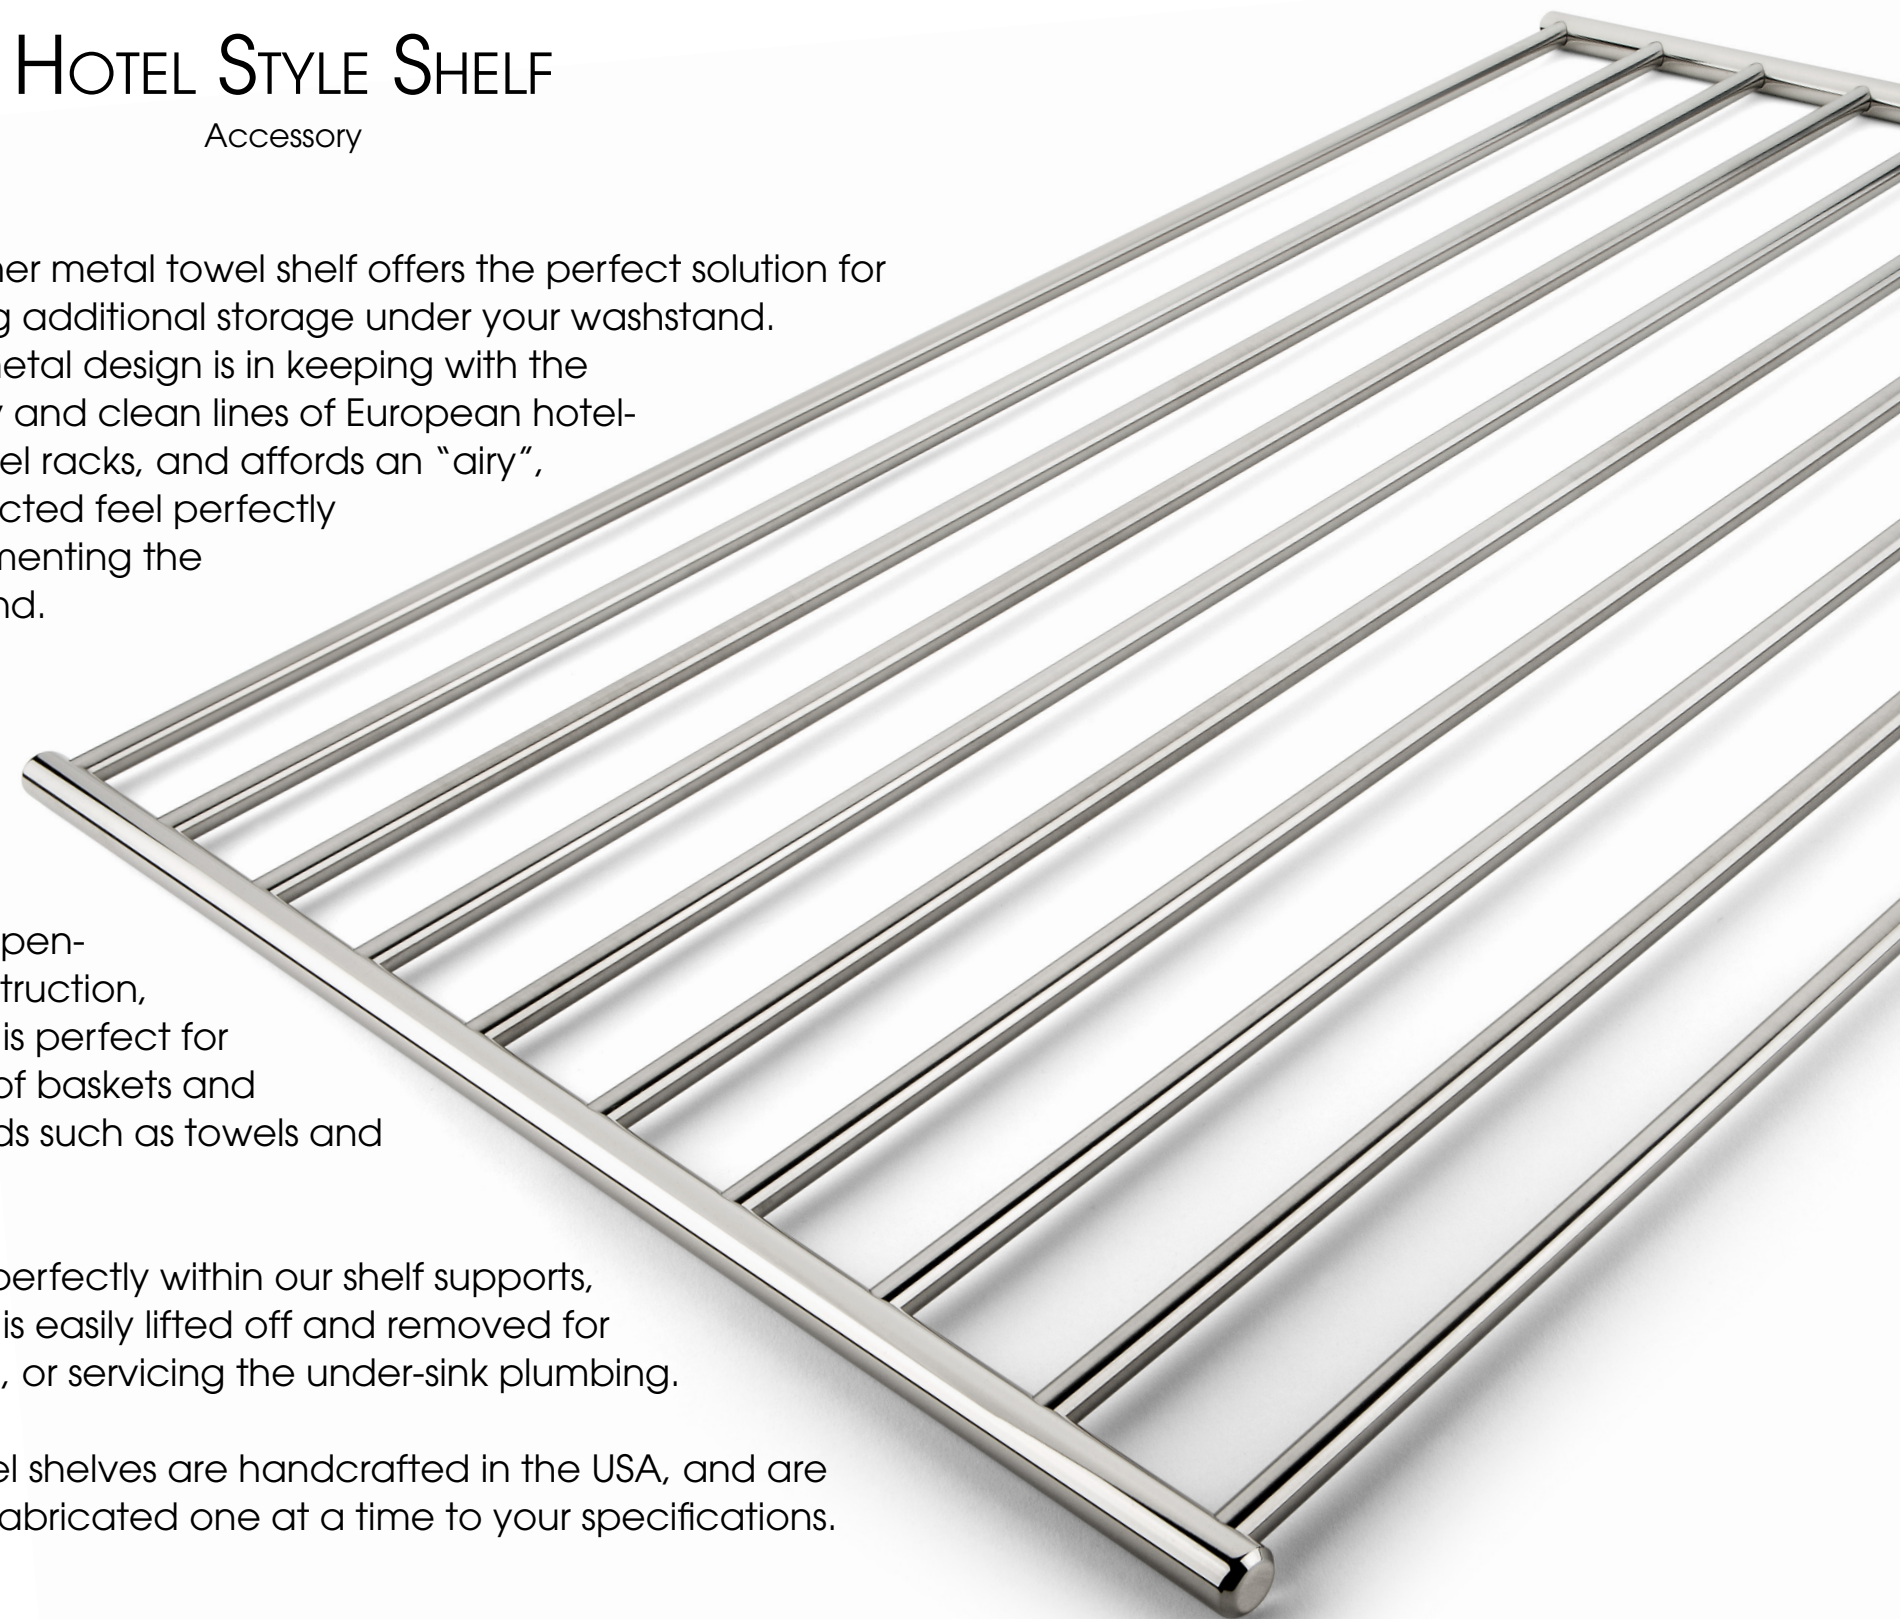

American Manufacturing

Providence, Rhode Island