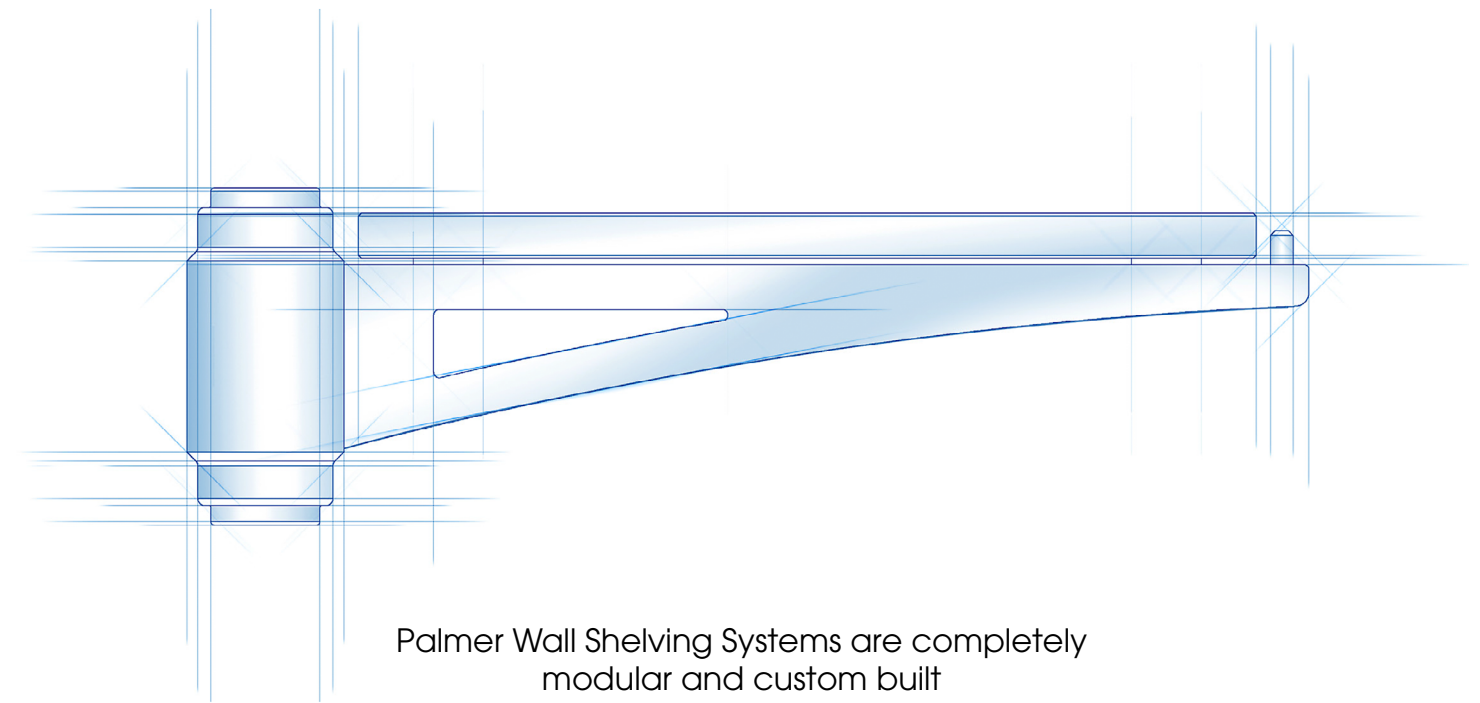

EDGE
Arch Shelving

The *Arch* style shelving offers a flexible and modular cantilevered bracket shelving system and is based on Palmer's popular *Studio* style. It can be either counter mounted or ceiling mounted.

Palmer Wall Shelving Systems are completely modular and custom built to any design and leg configuration

American Manufacturing

Providence, Rhode Island