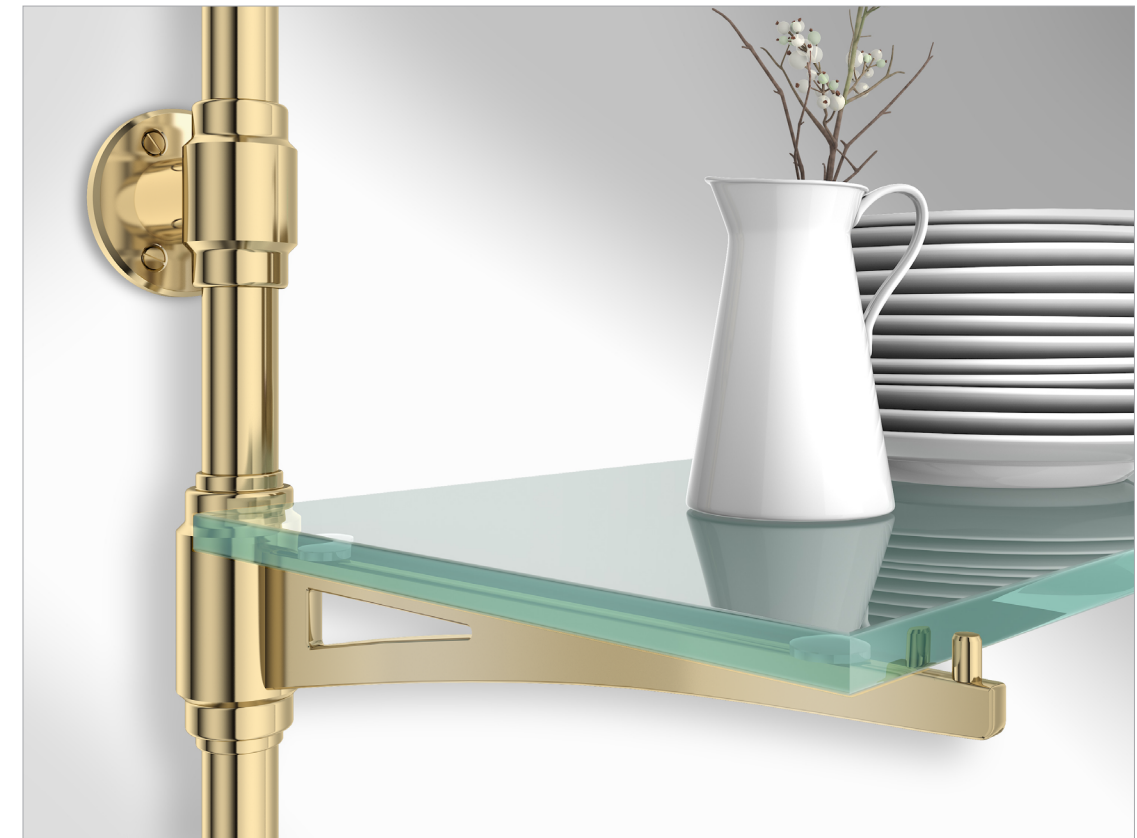

EDGE
Arch Shelving

The *Arch* style shelving offers a flexible and modular cantilevered bracket shelving system and is based on Palmer's popular *Studio* style. It can be either counter mounted or ceiling mounted.

Palmer Wall Shelving Systems are completely modular and custom built to any design and leg configuration

American Manufacturing

Providence, Rhode Island