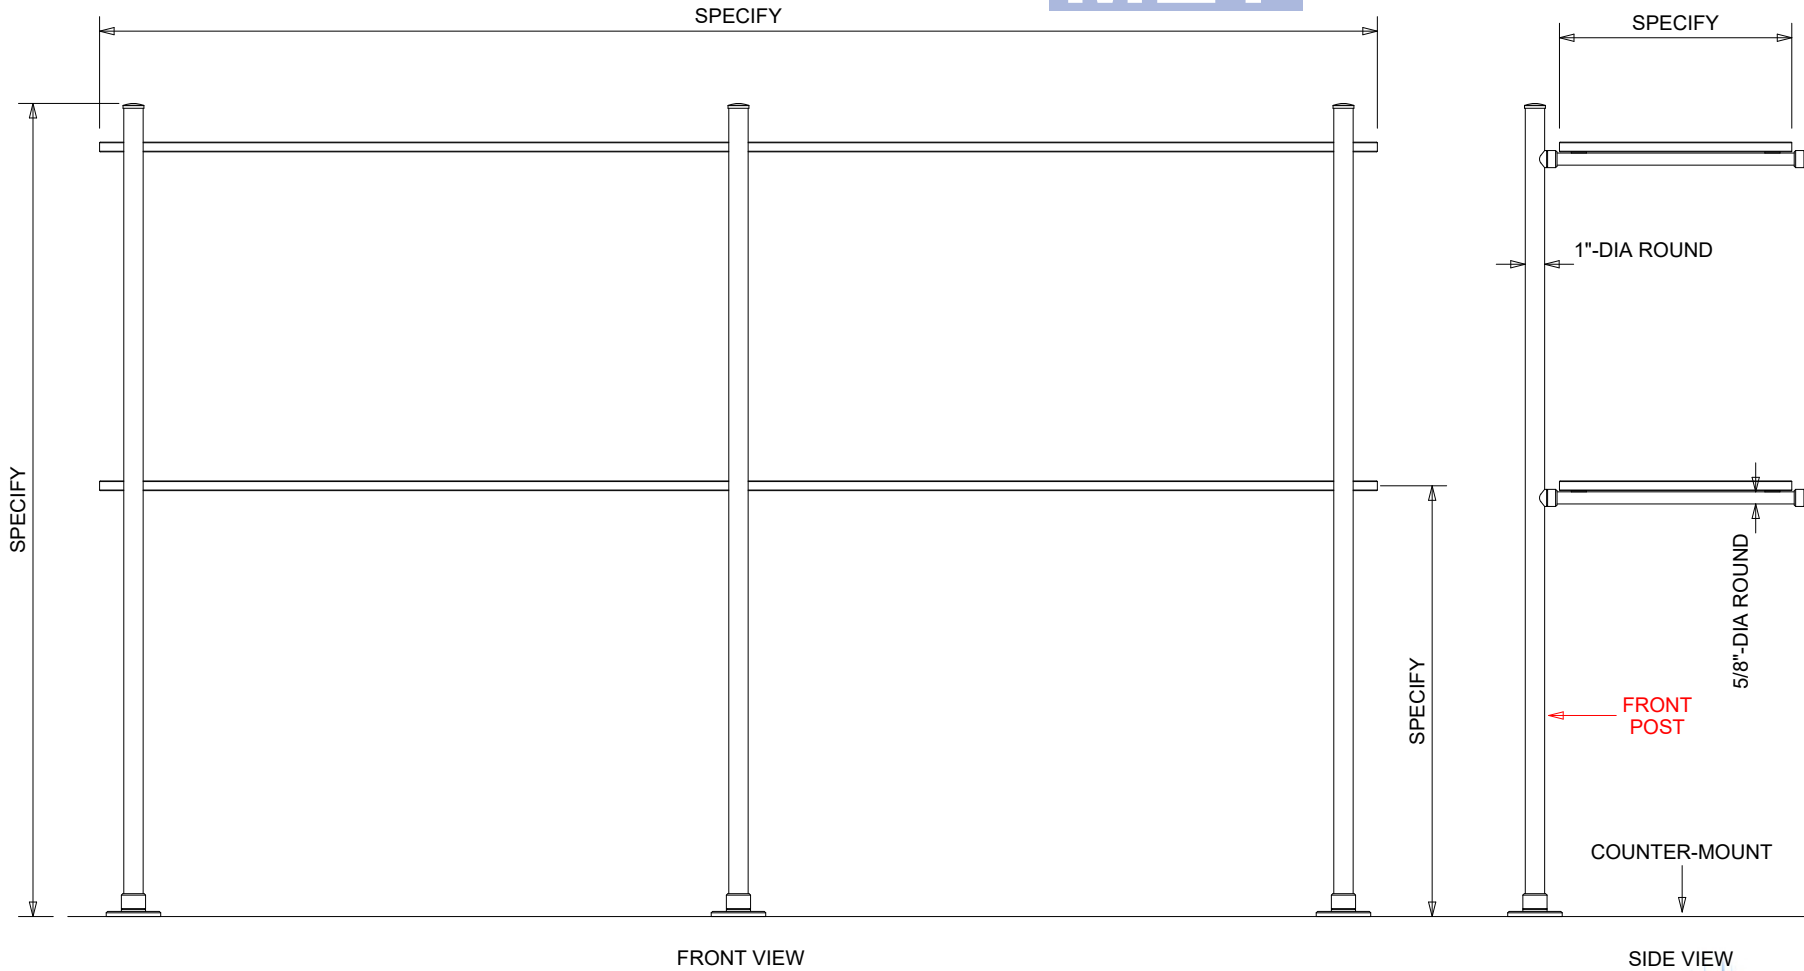

ALL SHELF SYSTEMS ARE CUSTOM BUILT TO ANY SIZE, ANY CONFIGURATION, & ANY FINISH
COUNTER-MOUNT & CEILING-MOUNT AVAILABLE

Style	Metro	Vertical Posts		Horizontal Crossbars	
Shelves	2	Front	3	Top Front Only	No
Mount	Counter	Rear	3	Bottom Front Only	No
				All Front	No
				Matching Rear Bars	No

EXAMPLE AS DRAWN ABOVE:
6-POST 2-SHELF CONFIGURATION

ALL SHELF SYSTEMS ARE CUSTOM BUILT TO ANY SIZE, ANY CONFIGURATION, & ANY FINISH
COUNTER-MOUNT & CEILING-MOUNT AVAILABLE

Style	Metro	Vertical Posts		Horizontal Crossbars	
Shelves	2	Front	3	Top Front Only	No
Mount	Counter	Rear	0	Bottom Front Only	No
				All Front	No
				Matching Rear Bars	No

EXAMPLE AS DRAWN ABOVE:
3-POST 2-SHELF CONFIGURATION