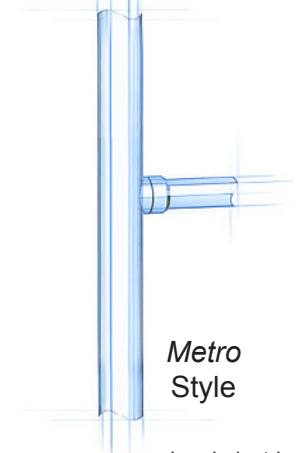

ALL SHELF SYSTEMS ARE CUSTOM BUILT TO ANY SIZE, ANY CONFIGURATION, & ANY FINISH
COUNTER-MOUNT & CEILING-MOUNT AVAILABLE

Style	Metro	Vertical Posts		Horizontal Crossbars	
Shelves	2	Front	3	Top Front Only	No
Mount	Counter	Rear	3	Bottom Front Only	No
				All Front	No
				Matching Rear Bars	No

EXAMPLE AS DRAWN ABOVE:
6-POST 2-SHELF CONFIGURATION

ALL SHELF SYSTEMS ARE CUSTOM BUILT TO ANY SIZE, ANY CONFIGURATION, & ANY FINISH
COUNTER-MOUNT & CEILING-MOUNT AVAILABLE

Style	Metro	Vertical Posts		Horizontal Crossbars	
Shelves	2	Front	3	Top Front Only	No
Mount	Counter	Rear	0	Bottom Front Only	No
				All Front	No
				Matching Rear Bars	No