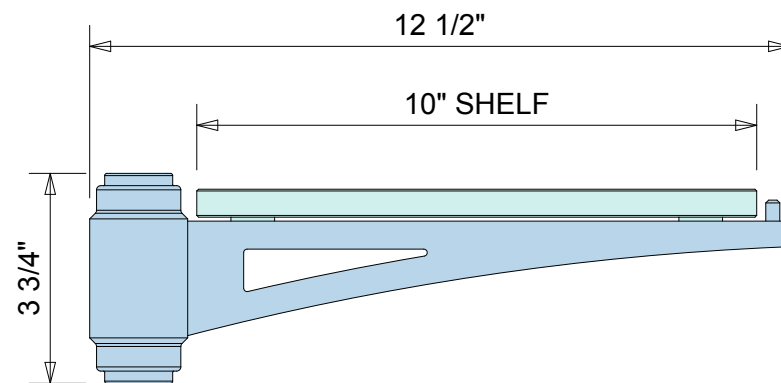

EDGE
Arch Shelving

The *Arch* style shelving offers a flexible and modular cantilevered bracket shelving system and is based on Palmer's popular *Studio* style. It can be either counter mounted or ceiling mounted.