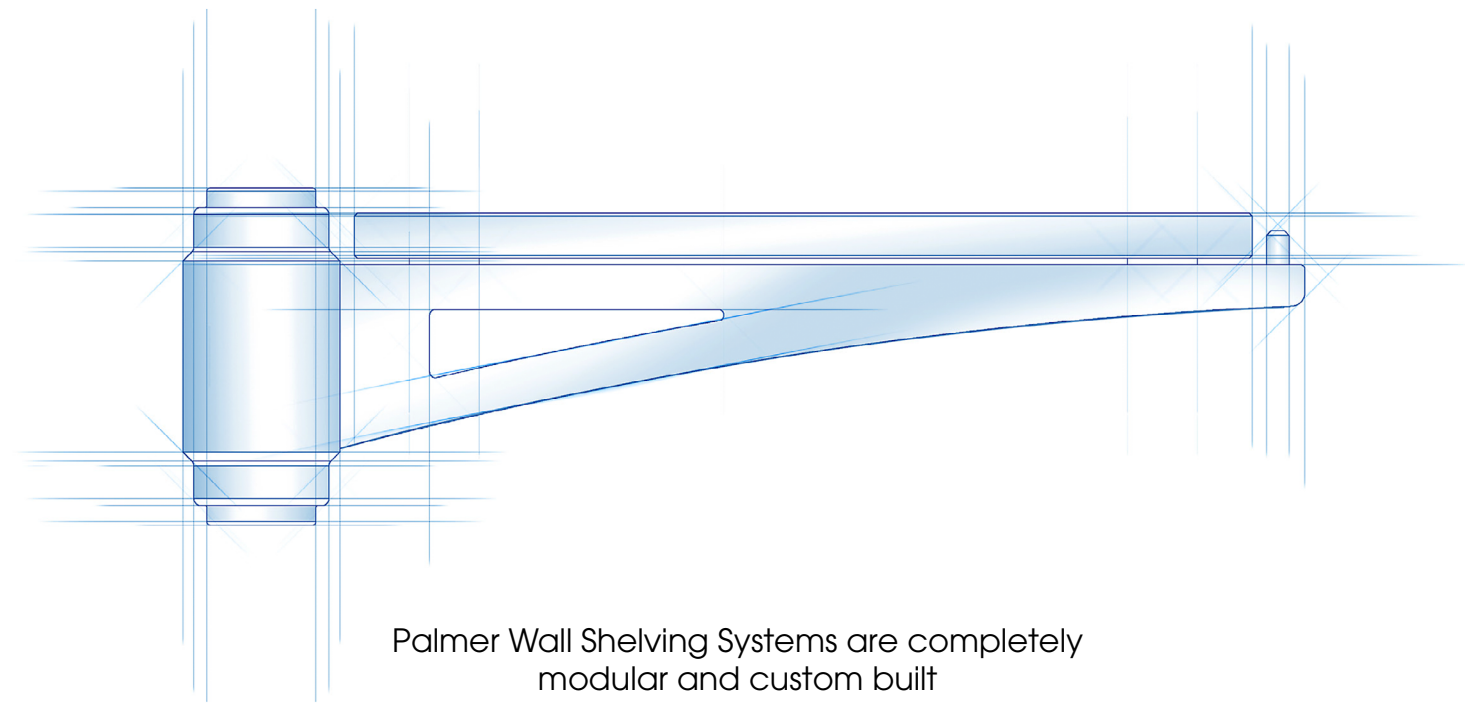

EDGE
Arch Shelving

The *Arch* style shelving offers a flexible and modular cantilevered bracket shelving system and is based on Palmer's popular *Studio* style. It can be either counter mounted or ceiling mounted.

Palmer Wall Shelving Systems are completely modular and custom built to any design and leg configuration

American Manufacturing

Providence, Rhode Island