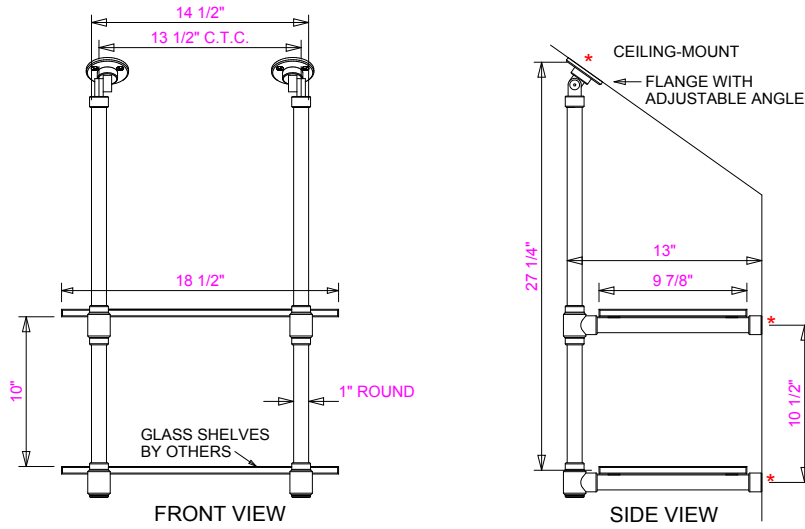

BAR NORTH

BAR SOUTH

(2) UNITS
 UN-LACQUERED POLISHED BRASS "LIVING" FINISH

STUDIO | TUBULAR
 S H E L V I N G

1 Bay - 2 Shelves
 2 Front Posts
 Angled Ceiling Mounts & Wall Mounts

Drawing # 3238

* MINIMUM 1 1/2"-THICK SOLID
 WOOD BLOCKING REQUIRED
 AT THESE WALL & CEILING LOCATIONS