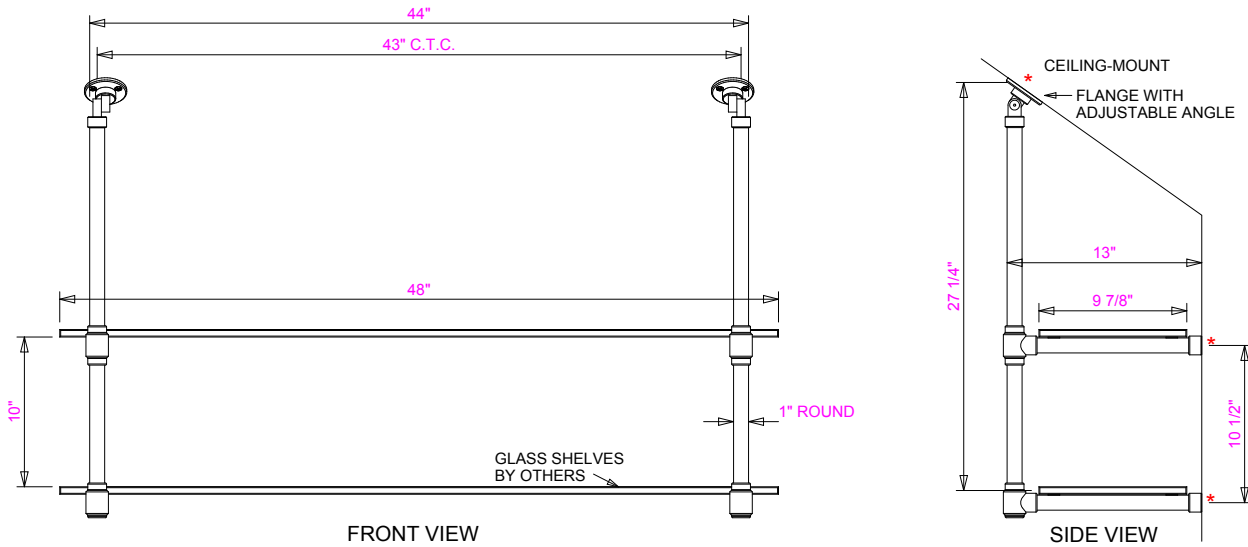

BAR NORTH

BAR SOUTH

(2) UNITS
 UN-LACQUERED POLISHED BRASS "LIVING" FINISH

STUDIO | TUBULAR
 S H E L V I N G

1 Bay - 2 Shelves
 2 Front Posts
 Angled Ceiling Mounts & Wall Mounts

Drawing # 3238

* MINIMUM 1 1/2"-THICK SOLID
 WOOD BLOCKING REQUIRED
 AT THESE WALL & CEILING LOCATIONS