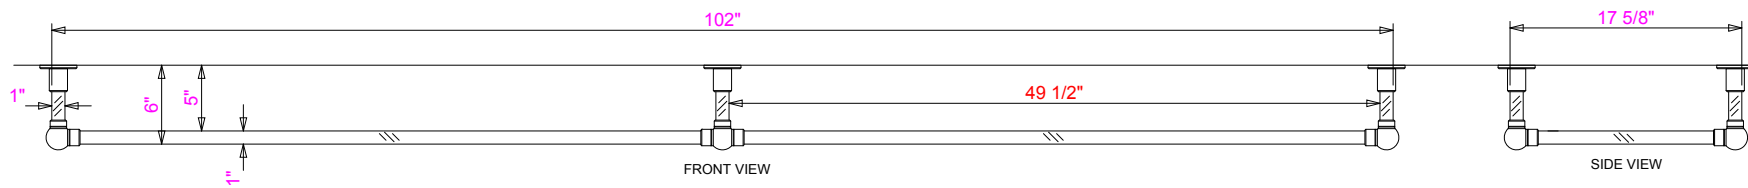

ALL TUBING - BRUSHED STAINLESS STEEL  
 ALL FITTINGS - POLISHED NICKEL

**BALL TUBULAR**  
 S H E L V I N G

Ceiling Mount Laundry Rack  
 Front & Back Posts  
 Ceiling Mounts

Drawing # 3220