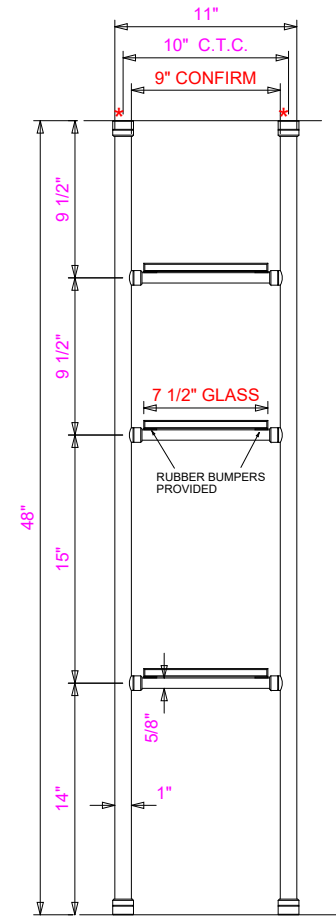

FRONT VIEW

SIDE VIEW

METRO | TUBULAR
 S H E L V I N G

3 Bays - 3 Shelves
 2 Front Posts + 2 Back Posts
 Counter & Ceiling Mounts

Drawing # 3227

R-071219