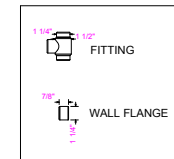

## MEDIA BAR

UN-LACQUERED POLISHED BRASS "LIVING" FINISH

FRONT VIEW

SIDE VIEW

**STUDIO** TUBULAR  
 S H E L V I N G

2 Bays - 3 Shelves  
 3 Front Posts - 3 Back Posts  
 Ceiling & Wall Mounts

Drawing # 3221