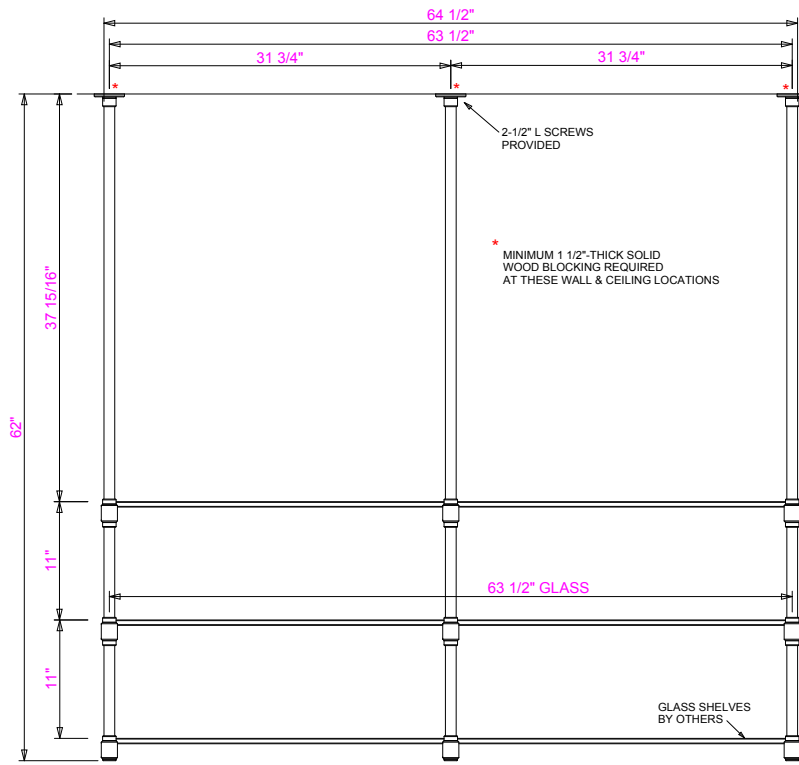

PLAN VIEW

## MEDIA BAR

UN-LACQUERED POLISHED BRASS "LIVING" FINISH

FRONT VIEW

SIDE VIEW

**STUDIO** TUBULAR  
 S H E L V I N G

2 Bays - 3 Shelves  
 3 Front Posts - 3 Back Posts  
 Ceiling & Wall Mounts

Drawing # 3221