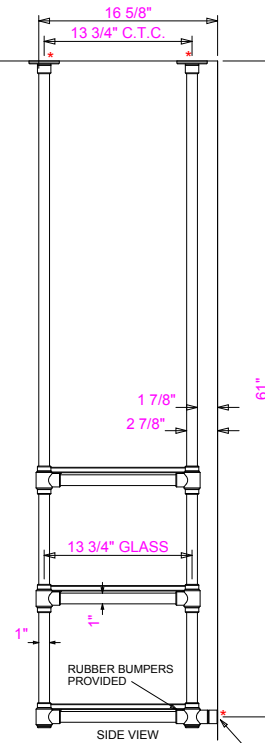

PLAN VIEW

## MEDIA BAR

UN-LACQUERED POLISHED BRASS "LIVING" FINISH

FRONT VIEW

SIDE VIEW

**STUDIO** TUBULAR  
 S H E L V I N G

2 Bays - 3 Shelves  
 3 Front Posts - 3 Back Posts  
 Ceiling & Wall Mounts

Drawing # 3221