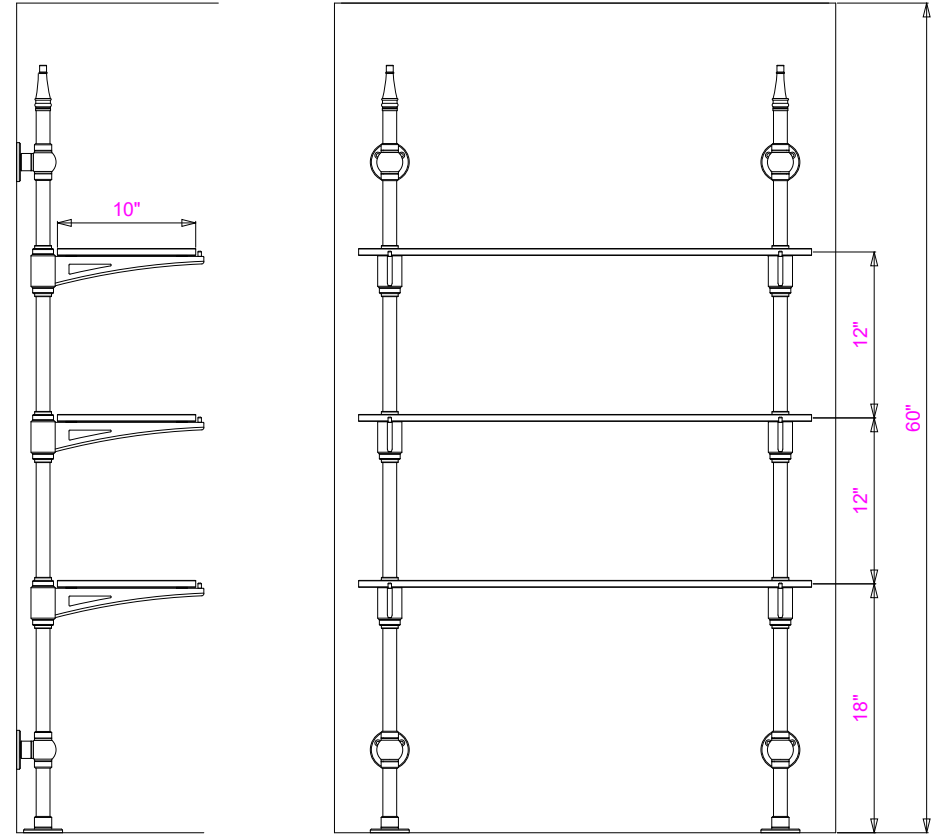

COUNTER TO CEILING OPTION

COUNTER-MOUNT WITH FINIAL OPTION

RACK | CANTILEVER
 S H E L V I N G

- 1 Bay - 3 Shelves
- 2 Back Posts
- Counter & Ceiling Mounts

Drawing # 4243

RACK | CANTILEVER
 S H E L V I N G

- 1 Bay - 3 Shelves
- 2 Back Posts
- Counter & Wall Mounts
- Steeple Finial

Drawing # 3243

R-071219