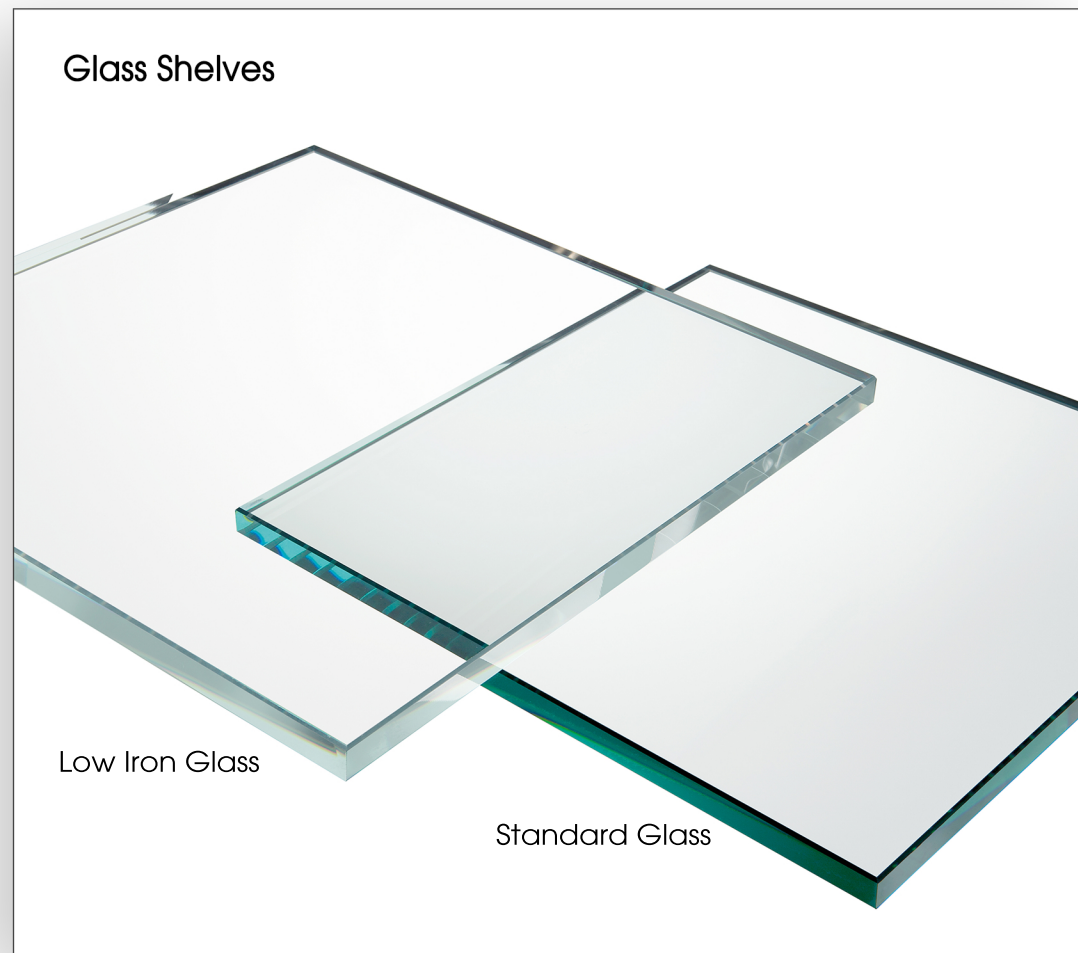

## Shelving Options & Shelf Supports...

Palmer Industries offers the perfect solution for incorporating additional storage within your washstand. Our European-style Hotel Towel Rack, solid Teak Wood Shelf, and 1/2"-thick Glass Shelves all are handcrafted in the USA, and are custom fabricated one at a time to your unique specifications.

Hotel Shelf

Teak Wood Shelf