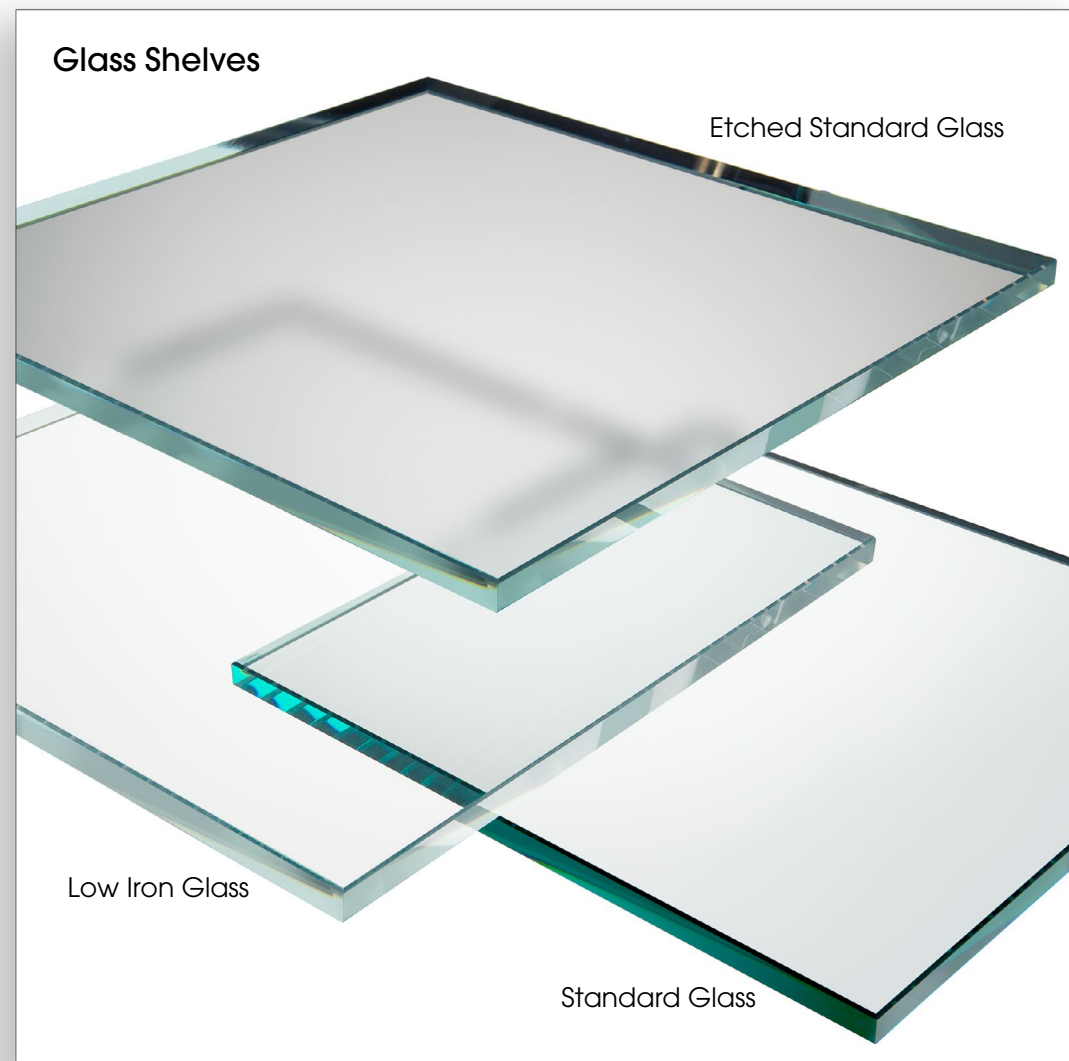

Shelving Options & Shelf Supports...

Palmer Industries offers the perfect solution for incorporating additional storage within your washstand. Our European-style Hotel Towel Rack, solid Teak Wood Shelf, and 1/2"-thick Glass Shelves all are handcrafted in the USA, and are custom fabricated one at a time to your unique specifications.

Hotel Shelf

Teak Wood Shelf

Shelf Supports:

All shelves require the use of a shelf support system.

Palmer Industries has engineered four unique shelf support systems to meet your needs.

Rail-Style
Shelf Support