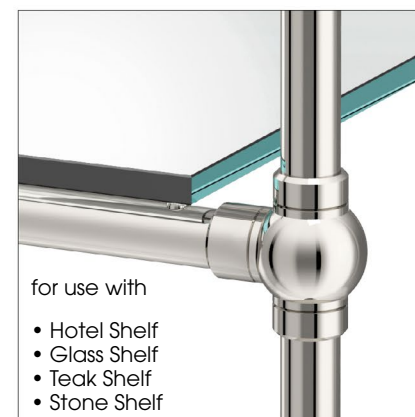

Shelving Options & Shelf Supports...

Palmer Industries offers the perfect solution for incorporating additional storage within your washstand. Our European-style Hotel Towel Rack, solid Teak Wood Shelf, and 1/2"-thick Glass Shelves all are handcrafted in the USA, and are custom fabricated one at a time to your unique specifications.

Hotel Shelf

Teak Wood Shelf

Shelf Supports:

All shelves require the use of a shelf support system.

Palmer Industries has engineered four unique shelf support systems to meet your needs.

Rail-Style
Shelf Support

Low-Profile
Shelf Support

Glass-Clip
Shelf Support

Split-Collar
Shelf Support

American Manufacturing

Providence, Rhode Island