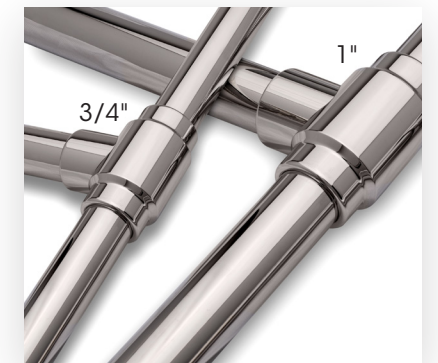

**STUDIO**  
**TUBULAR**  
S H E L V I N G

3/4" Diameter Tubing

1" Diameter Tubing

for reference: shelving shown is 42" high x 33" wide

3/4" Diameter  
&  
1" Diameter Tubing  
Compared

American Manufacturing