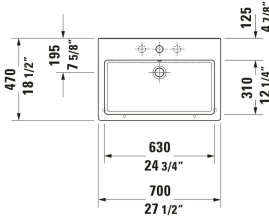

Vero Wall Mounted Sink # 0454700000 / 0454700025 / 0454700027 / 0454700030

| < 27 1/2 " > |

Wall Mounted Sink	Dimension	Weight	Order number
Rectangular, Includes faucet deck: Yes, Underside glazed, Back side glazed: No, 27 1/2 ", ADA: Yes, cUPC listed: Yes			
Colors			
00 White			
Variant			
● White High Gloss, Number of basins: 1 Middle, Number of faucet holes: 1 Middle, Overflow: Yes		46.077 lb	0454700000
●●● White High Gloss, Number of basins: 1 Middle, Number of faucet holes: 3 Middle, Overflow: Yes, Ground, Soap dispenser position: Left		46.077 lb	0454700025
● White High Gloss, Number of basins: 1 Middle, Number of faucet holes: 1 Middle, Overflow: Yes, Ground		46.077 lb	0454700027
●●● White High Gloss, Number of basins: 1 Middle, Number of faucet holes: 3 Middle, Overflow: Yes, Soap dispenser position: Left		46.077 lb	0454700030
Sanitary ceramics with the special WonderGliss surface finish will remain clean and attractive-looking for a long time to come. When ordering WonderGliss please add a "1" as eleventh digit to the model number.			
Spare parts for White High Gloss, Number of basins: 1 Middle, Number of faucet holes: 3 Middle, Overflow: Yes, Soap dispenser position: Left			
P-Trap Brass, Outlet: horizontal, Suitable for Wall Mounted Sink 3 x 19 "		3.638 lb	005036
Sink Drain Suitable for washbasin with overflow, Ø 2 1/2 "	Ø 2 1/2 "	0.772 lb	005052
Suitable products			

**Vero Wall Mounted Sink # 0454700000 / 0454700025 /
0454700027 / 0454700030**

|< 27 1/2 " >|

Console Installation Type: Floorstanding, Wall installation,
Adjustable height: 2 1/2 ", Hardware included: Yes, Reversible: 24 5/8 x 16 3/4 "
No, Includes towel rail: Yes, 24 5/8 x 16 3/4 "

003075

All drawings contain the necessary measurements which are subject to standard tolerances. They are stated in inch & mm and are non-binding. Exact measurements, in particular for customized installation scenarios, can only be taken from the finished ceramic piece.