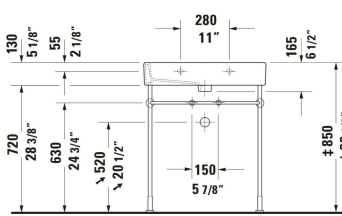

Vero Wall Mounted Sink # 0454700000 / 0454700025 / 0454700027 / 0454700030

| < 27 1/2 " > |

Wall Mounted Sink	Dimension	Weight	Order number
Rectangular, Includes faucet deck: Yes, Underside glazed, Back side glazed: No, 27 1/2 ", ADA: Yes, cUPC listed: Yes			
Colors			
00 White			
Variant			
● White High Gloss, Number of basins: 1 Middle, Number of faucet holes: 1 Middle, Overflow: Yes		46.077 lb	0454700000
●●● White High Gloss, Number of basins: 1 Middle, Number of faucet holes: 3 Middle, Overflow: Yes, Ground, Soap dispenser position: Left		46.077 lb	0454700025
● White High Gloss, Number of basins: 1 Middle, Number of faucet holes: 1 Middle, Overflow: Yes, Ground		46.077 lb	0454700027
●●● White High Gloss, Number of basins: 1 Middle, Number of faucet holes: 3 Middle, Overflow: Yes, Soap dispenser position: Left		46.077 lb	0454700030
Sanitary ceramics with the special WonderGliss surface finish will remain clean and attractive-looking for a long time to come. When ordering WonderGliss please add a "1" as eleventh digit to the model number.			
Spare parts for White High Gloss, Number of basins: 1 Middle, Number of faucet holes: 3 Middle, Overflow: Yes, Soap dispenser position: Left			
P-Trap Brass, Outlet: horizontal, Suitable for Wall Mounted Sink 3 x 19 "		3.638 lb	005036
Sink Drain Suitable for washbasin with overflow, Ø 2 1/2 "	Ø 2 1/2 "	0.772 lb	005052
Suitable products			

**Vero Wall Mounted Sink # 0454700000 / 0454700025 /
0454700027 / 0454700030**

|< 27 1/2 " >|

Console Installation Type: Floorstanding, Wall installation,
Adjustable height: 2 1/2 ", Hardware included: Yes, Reversible: 24 5/8 x 16 3/4 "
No, Includes towel rail: Yes, 24 5/8 x 16 3/4 "

003075

All drawings contain the necessary measurements which are subject to standard tolerances. They are stated in inch & mm and are non-binding. Exact measurements, in particular for customized installation scenarios, can only be taken from the finished ceramic piece.