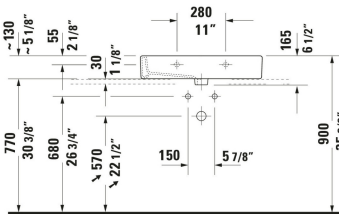

Vero Wall Mounted Sink # 0454700000 / 0454700025 / 0454700027 / 0454700030

| < 27 1/2 " > |

Wall Mounted Sink	Dimension	Weight	Order number
Rectangular, Includes faucet deck: Yes, Underside glazed, Back side glazed: No, 27 1/2 ", ADA: Yes, cUPC listed: Yes			
Colors			
00 White			
Variant			
● White High Gloss, Number of basins: 1 Middle, Number of faucet holes: 1 Middle, Overflow: Yes		46.077 lb	0454700000
●●● White High Gloss, Number of basins: 1 Middle, Number of faucet holes: 3 Middle, Overflow: Yes, Ground, Soap dispenser position: Left		46.077 lb	0454700025
● White High Gloss, Number of basins: 1 Middle, Number of faucet holes: 1 Middle, Overflow: Yes, Ground		46.077 lb	0454700027
●●● White High Gloss, Number of basins: 1 Middle, Number of faucet holes: 3 Middle, Overflow: Yes, Soap dispenser position: Left		46.077 lb	0454700030
Sanitary ceramics with the special WonderGliss surface finish will remain clean and attractive-looking for a long time to come. When ordering WonderGliss please add a "1" as eleventh digit to the model number.			
Spare parts for White High Gloss, Number of basins: 1 Middle, Number of faucet holes: 3 Middle, Overflow: Yes, Soap dispenser position: Left			
P-Trap Brass, Outlet: horizontal, Suitable for Wall Mounted Sink 3 x 19 "		3.638 lb	005036
Sink Drain Suitable for washbasin with overflow, Ø 2 1/2 "	Ø 2 1/2 "	0.772 lb	005052
Suitable products			

**Vero Wall Mounted Sink # 0454700000 / 0454700025 /
0454700027 / 0454700030**

|< 27 1/2 " >|

Console Installation Type: Floorstanding, Wall installation,
Adjustable height: 2 1/2 ", Hardware included: Yes, Reversible: 24 5/8 x 16 3/4 "
No, Includes towel rail: Yes, 24 5/8 x 16 3/4 "

003075

All drawings contain the necessary measurements which are subject to standard tolerances. They are stated in inch & mm and are non-binding. Exact measurements, in particular for customized installation scenarios, can only be taken from the finished ceramic piece.