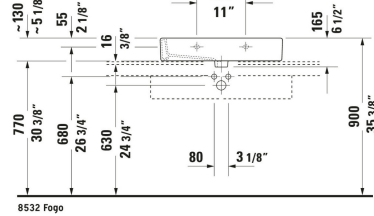

Vero Wall Mounted Sink # 0454700000 / 0454700025 / 0454700027 / 0454700030

| < 27 1/2 " > |

Wall Mounted Sink	Dimension	Weight	Order number
Rectangular, Includes faucet deck: Yes, Underside glazed, Back side glazed: No, 27 1/2 ", ADA: Yes, cUPC listed: Yes			
Colors			
00 White			
Variant			
● White High Gloss, Number of basins: 1 Middle, Number of faucet holes: 1 Middle, Overflow: Yes		46.077 lb	0454700000
●●● White High Gloss, Number of basins: 1 Middle, Number of faucet holes: 3 Middle, Overflow: Yes, Ground, Soap dispenser position: Left		46.077 lb	0454700025
● White High Gloss, Number of basins: 1 Middle, Number of faucet holes: 1 Middle, Overflow: Yes, Ground		46.077 lb	0454700027
●●● White High Gloss, Number of basins: 1 Middle, Number of faucet holes: 3 Middle, Overflow: Yes, Soap dispenser position: Left		46.077 lb	0454700030
Sanitary ceramics with the special WonderGliss surface finish will remain clean and attractive-looking for a long time to come. When ordering WonderGliss please add a "1" as eleventh digit to the model number.			
Spare parts for White High Gloss, Number of basins: 1 Middle, Number of faucet holes: 3 Middle, Overflow: Yes, Soap dispenser position: Left			
P-Trap Brass, Outlet: horizontal, Suitable for Wall Mounted Sink 3 x 19 "		3.638 lb	005036
Sink Drain Suitable for washbasin with overflow, Ø 2 1/2 "	Ø 2 1/2 "	0.772 lb	005052
Suitable products			

**Vero Wall Mounted Sink # 0454700000 / 0454700025 /
0454700027 / 0454700030**

|< 27 1/2 " >|

Console Installation Type: Floorstanding, Wall installation,
Adjustable height: 2 1/2 ", Hardware included: Yes, Reversible: 24 5/8 x 16 3/4 "
No, Includes towel rail: Yes, 24 5/8 x 16 3/4 "

003075

All drawings contain the necessary measurements which are subject to standard tolerances. They are stated in inch & mm and are non-binding. Exact measurements, in particular for customized installation scenarios, can only be taken from the finished ceramic piece.