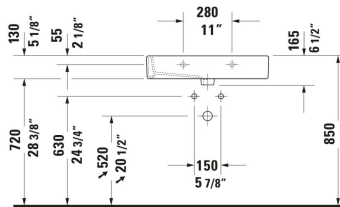

Vero Wall Mounted Sink # 0454700000 / 0454700025 / 0454700027 / 0454700030

| < 27 1/2 " > |

Wall Mounted Sink	Dimension	Weight	Order number
Rectangular, Includes faucet deck: Yes, Underside glazed, Back side glazed: No, 27 1/2 ", ADA: Yes, cUPC listed: Yes			
Colors			
00 White			
Variant			
● White High Gloss, Number of basins: 1 Middle, Number of faucet holes: 1 Middle, Overflow: Yes		46.077 lb	0454700000
●●● White High Gloss, Number of basins: 1 Middle, Number of faucet holes: 3 Middle, Overflow: Yes, Ground, Soap dispenser position: Left		46.077 lb	0454700025
● White High Gloss, Number of basins: 1 Middle, Number of faucet holes: 1 Middle, Overflow: Yes, Ground		46.077 lb	0454700027
●●● White High Gloss, Number of basins: 1 Middle, Number of faucet holes: 3 Middle, Overflow: Yes, Soap dispenser position: Left		46.077 lb	0454700030
Sanitary ceramics with the special WonderGliss surface finish will remain clean and attractive-looking for a long time to come. When ordering WonderGliss please add a "1" as eleventh digit to the model number.			
Spare parts for White High Gloss, Number of basins: 1 Middle, Number of faucet holes: 3 Middle, Overflow: Yes, Soap dispenser position: Left			
P-Trap Brass, Outlet: horizontal, Suitable for Wall Mounted Sink 3 x 19 "		3.638 lb	005036
Sink Drain Suitable for washbasin with overflow, Ø 2 1/2 "	Ø 2 1/2 "	0.772 lb	005052
Suitable products			

**Vero Wall Mounted Sink # 0454700000 / 0454700025 /
0454700027 / 0454700030**

|< 27 1/2 " >|

Console Installation Type: Floorstanding, Wall installation,
Adjustable height: 2 1/2 ", Hardware included: Yes, Reversible: 24 5/8 x 16 3/4 "
No, Includes towel rail: Yes, 24 5/8 x 16 3/4 "

003075

All drawings contain the necessary measurements which are subject to standard tolerances. They are stated in inch & mm and are non-binding. Exact measurements, in particular for customized installation scenarios, can only be taken from the finished ceramic piece.