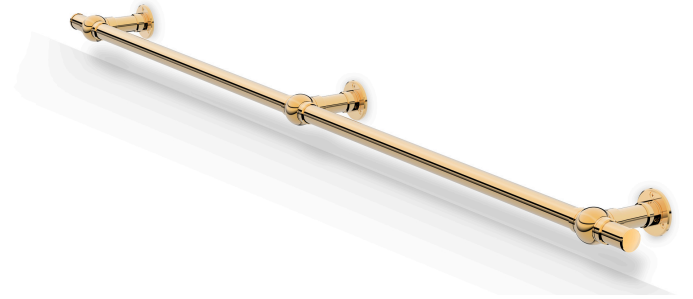

Foot Rails

Palmer's foot rails add a touch of sophistication and elegance, while providing comfortable foot support for bar and counter seating.

- Fully customizable to almost any length and height for a perfect fit
- Available in all finishes in both Ball-style and Studio-style
- Multiple mounting options to suit your design needs