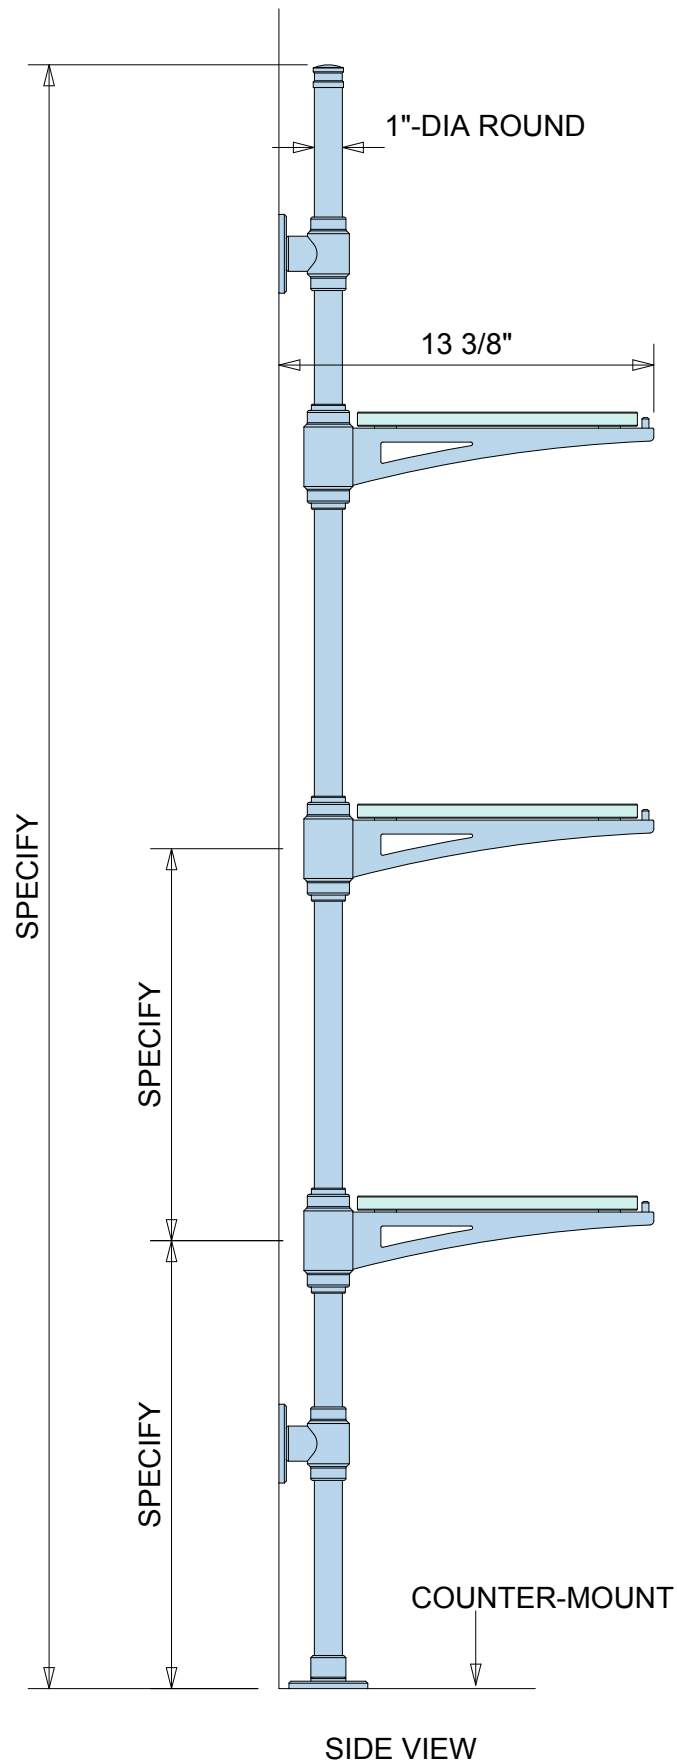

RACK | CANTILEVER
SHELVING

The *Rack* style shelving offers a flexible and modular cantilevered bracket shelving system and is based on Palmer's popular *Studio* style. It can be either counter mounted or ceiling mounted.

Palmer Wall Shelving Systems are completely modular and custom built to any design and leg configuration