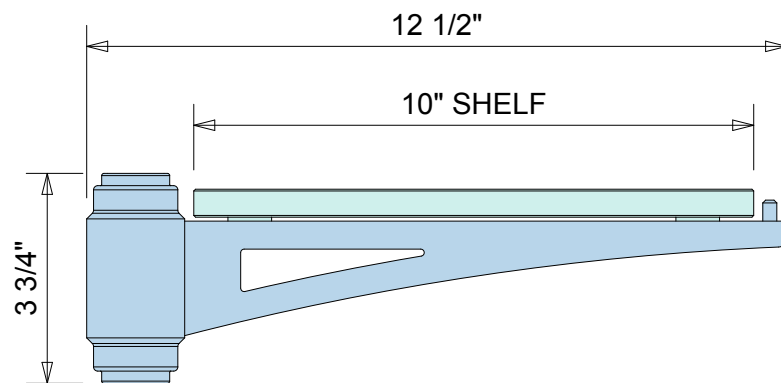

RACK | CANTILEVER
SHELVING

The *Rack* style shelving offers a flexible and modular cantilevered bracket shelving system and is based on Palmer's popular *Studio* style. It can be either counter mounted or ceiling mounted.