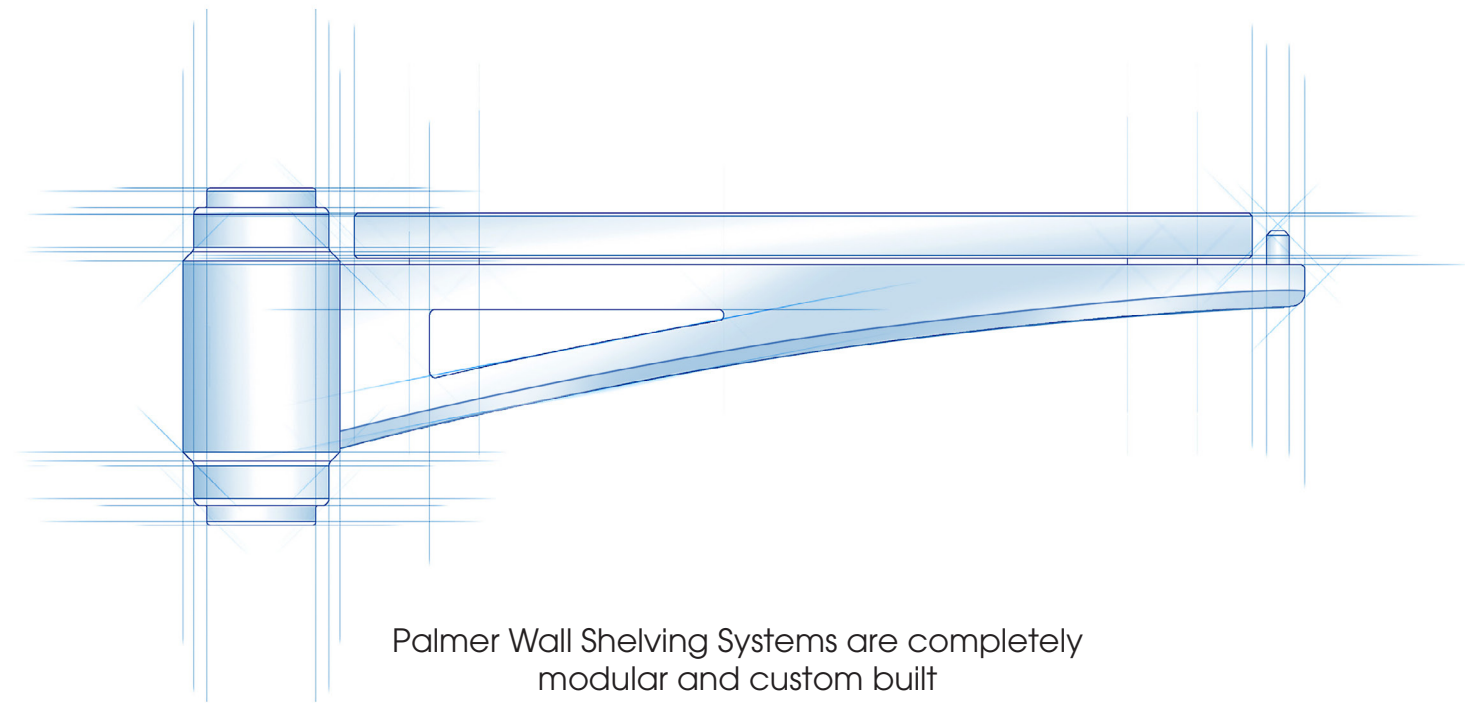

RACK | CANTILEVER
SHELVING

The *Rack* style shelving offers a flexible and modular cantilevered bracket shelving system and is based on Palmer's popular *Studio* style. It can be either counter mounted or ceiling mounted.

Palmer Wall Shelving Systems are completely modular and custom built to any design and leg configuration