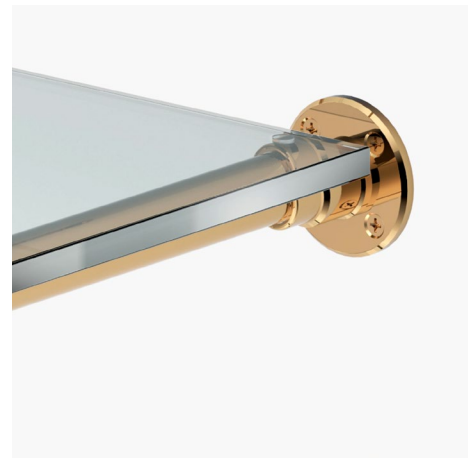

PALMER

TUBULAR DESIGNER SHELVING

STUDIO SHELVING

Installation Instructions

Studio Style with Wall Mount

Coming Soon...