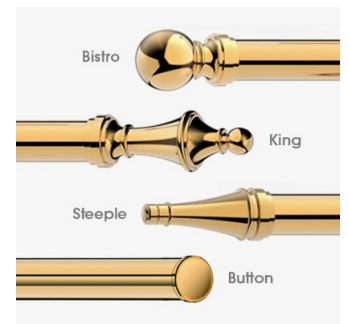

Ball Style Pot Rack with Corner Mount Posts and Mid-Bars

Coming Soon...