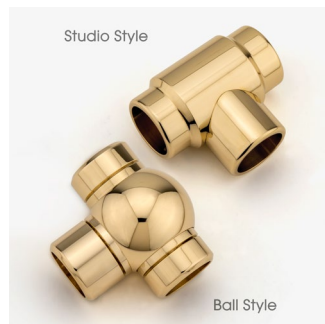

Ball Style Pot Rack with Corner Mount Posts and Mid-Bars

Coming Soon...