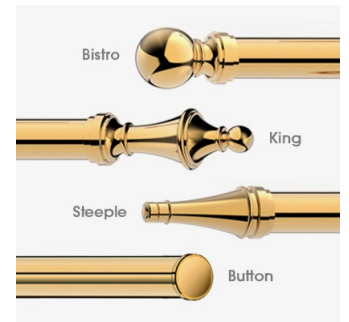

Studio Style Pot Rack with Inset Mount Posts

Coming Soon...