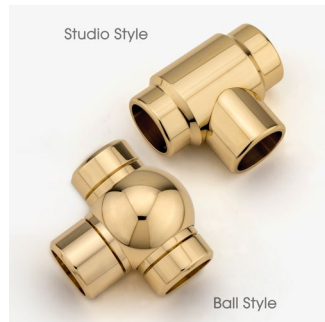

Studio Style Pot Rack with Inset Mount Posts

Coming Soon...